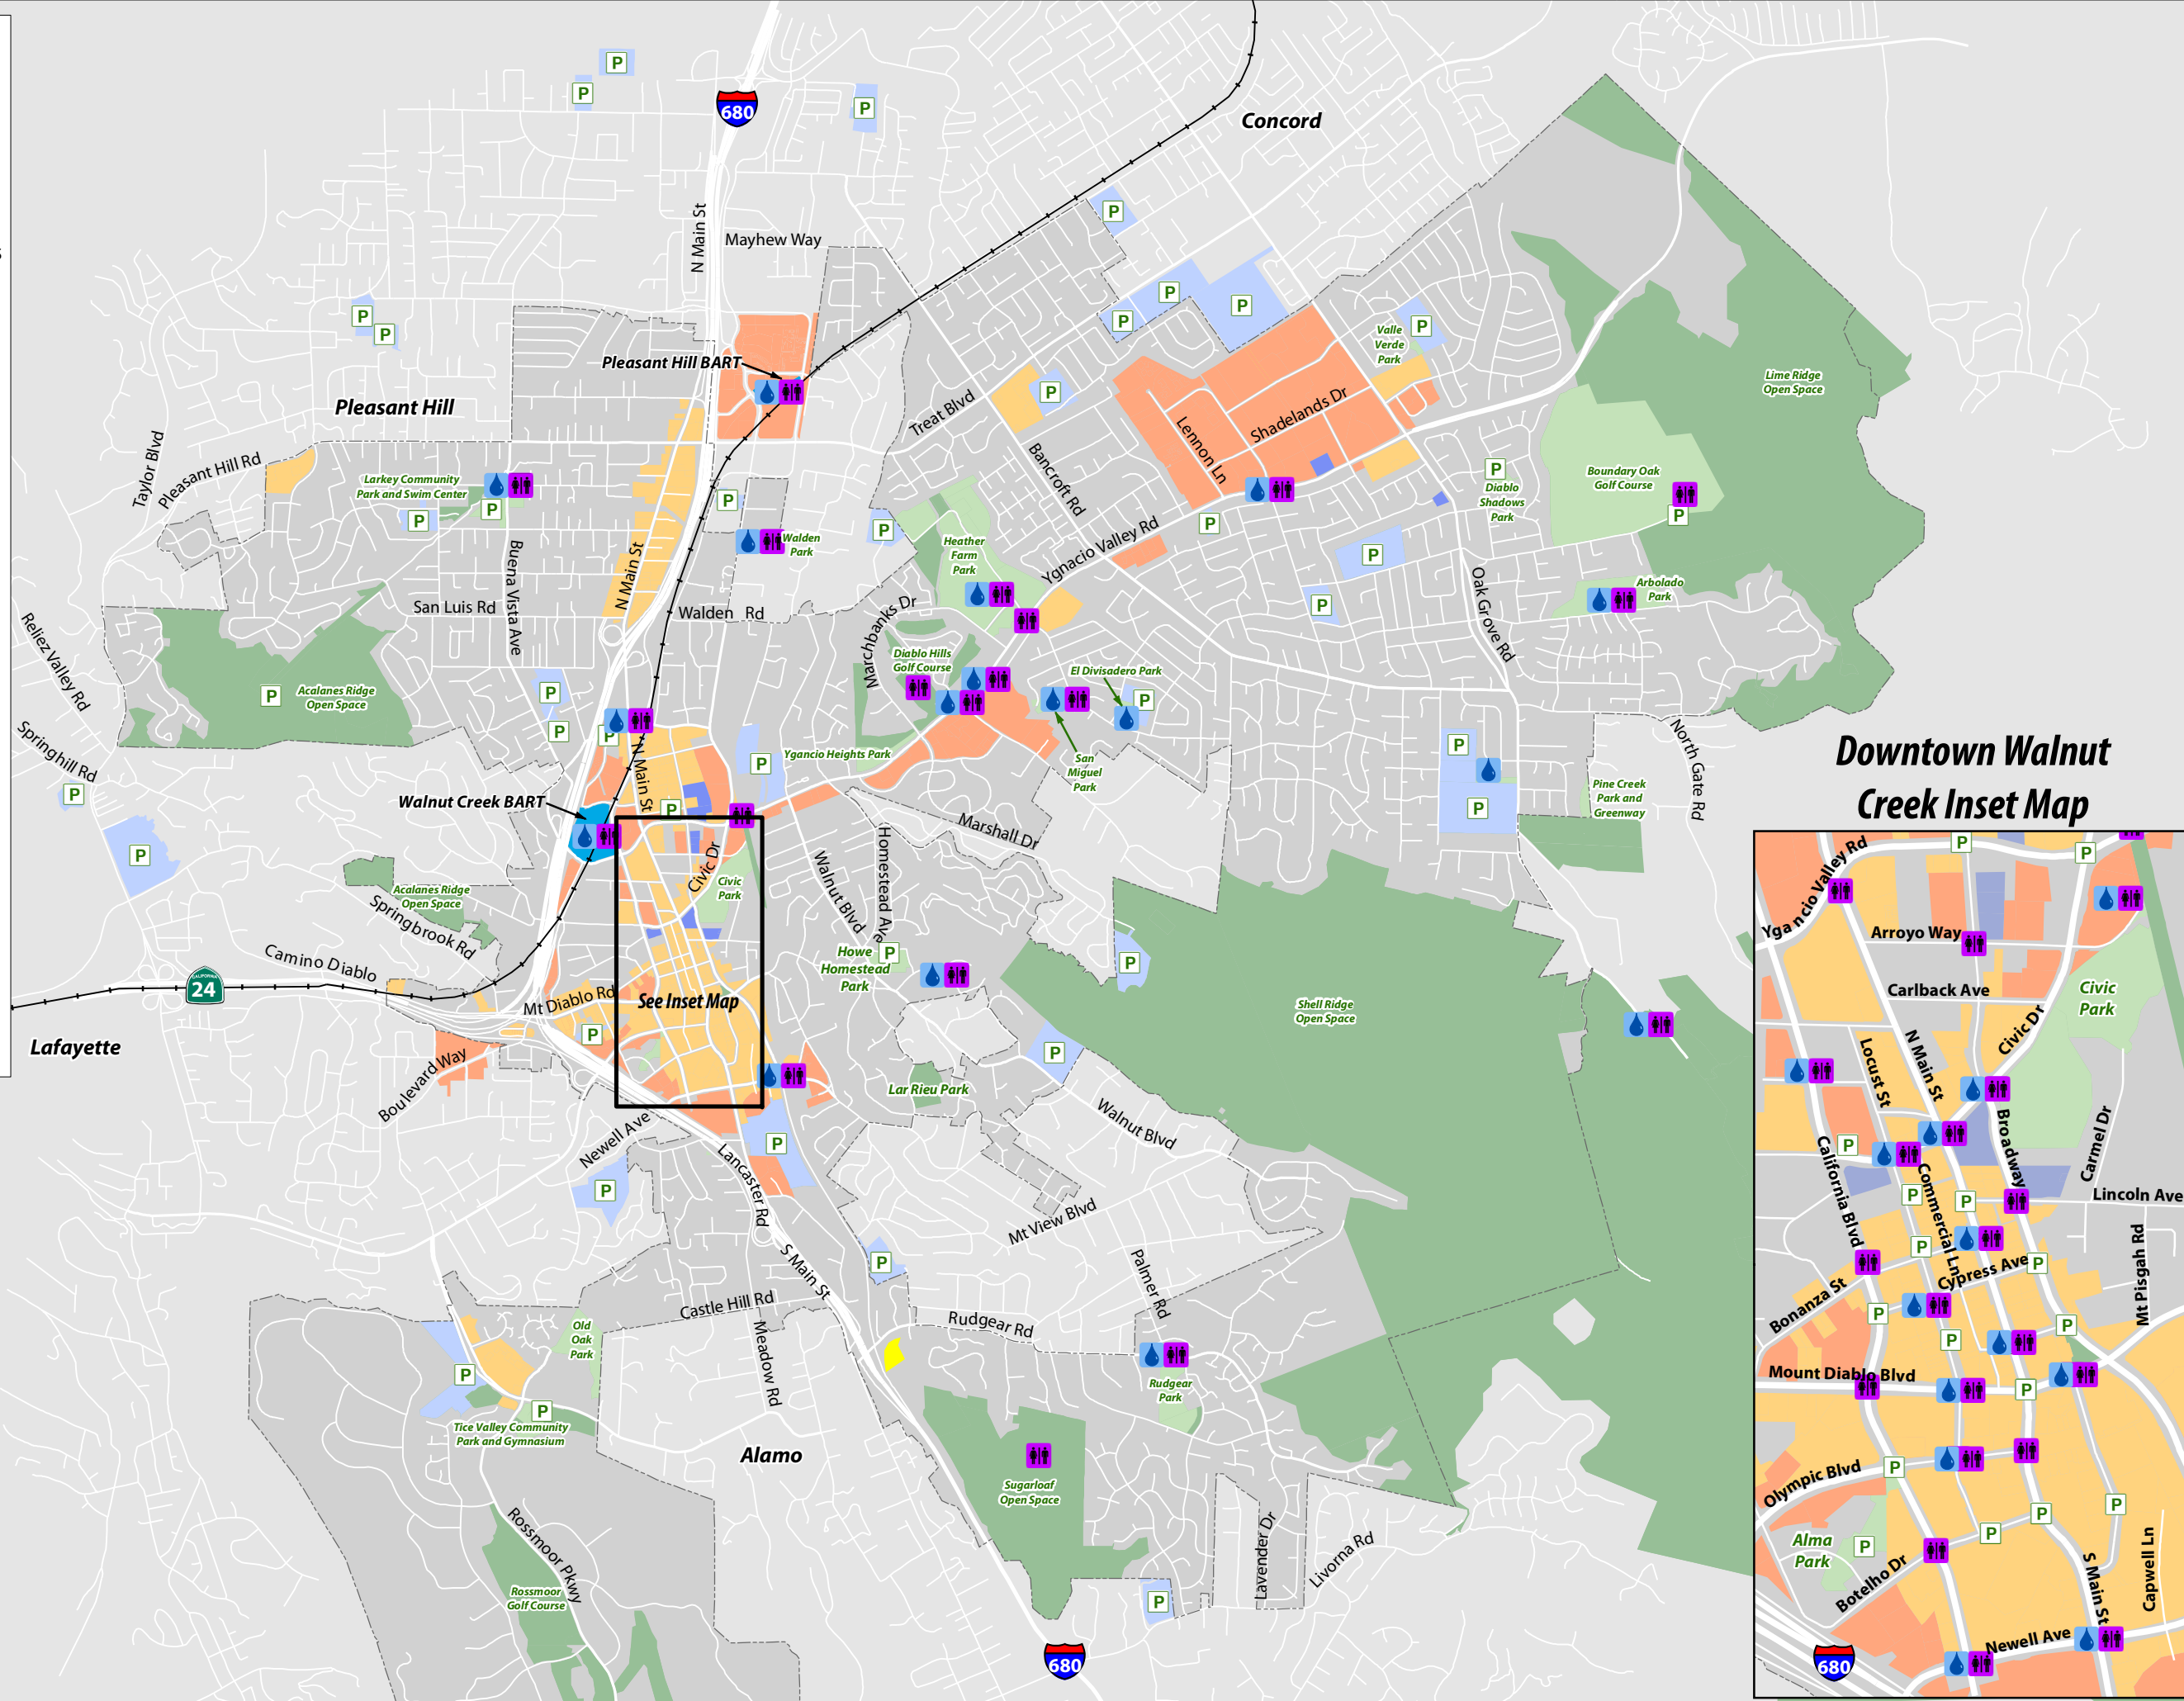

# City of Walnut Creek Bicycle Support Facilities

## Existing Bicycle Parking and Other Amenities

-  Bike Parking with Water Fountains and Restrooms
-  Bike Parking with Water Fountains Only
-  Bike Parking with Restrooms Only
-  Bike Parking Only

## Destinations

-  Community Places
-  Schools
-  Retail & Service Areas
-  Major Employment Centers
-  Park Facilities
-  Open Space Recreation
-  BART Stations
-  Park & Ride
-  BART
-  City Limit

**Downtown Walnut  
Creek Inset Map**