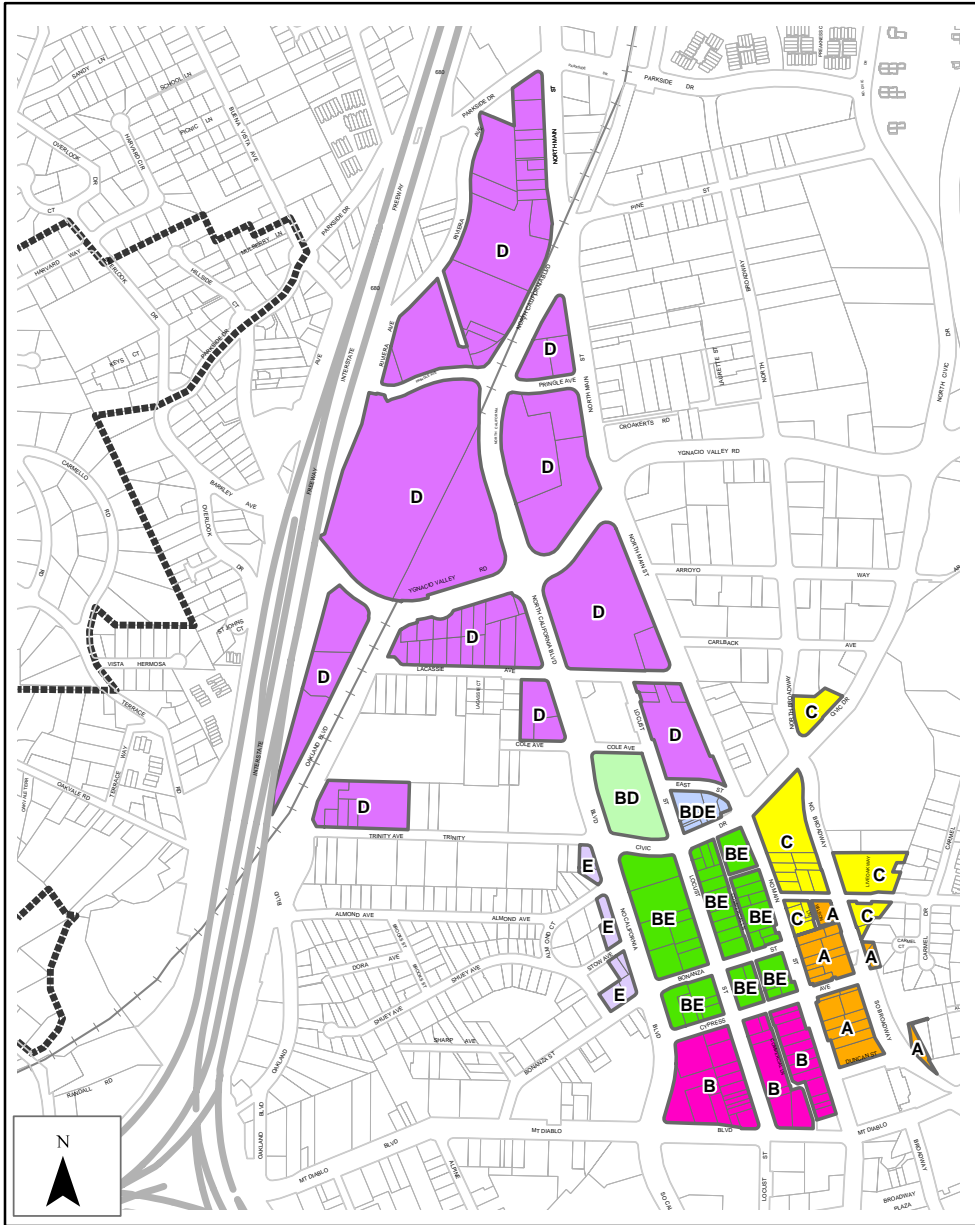

PARKING REDUCTION ZONES  
City of Walnut Creek

PARKING REDUCTION ZONE E - CREDITS  
City of Walnut Creek