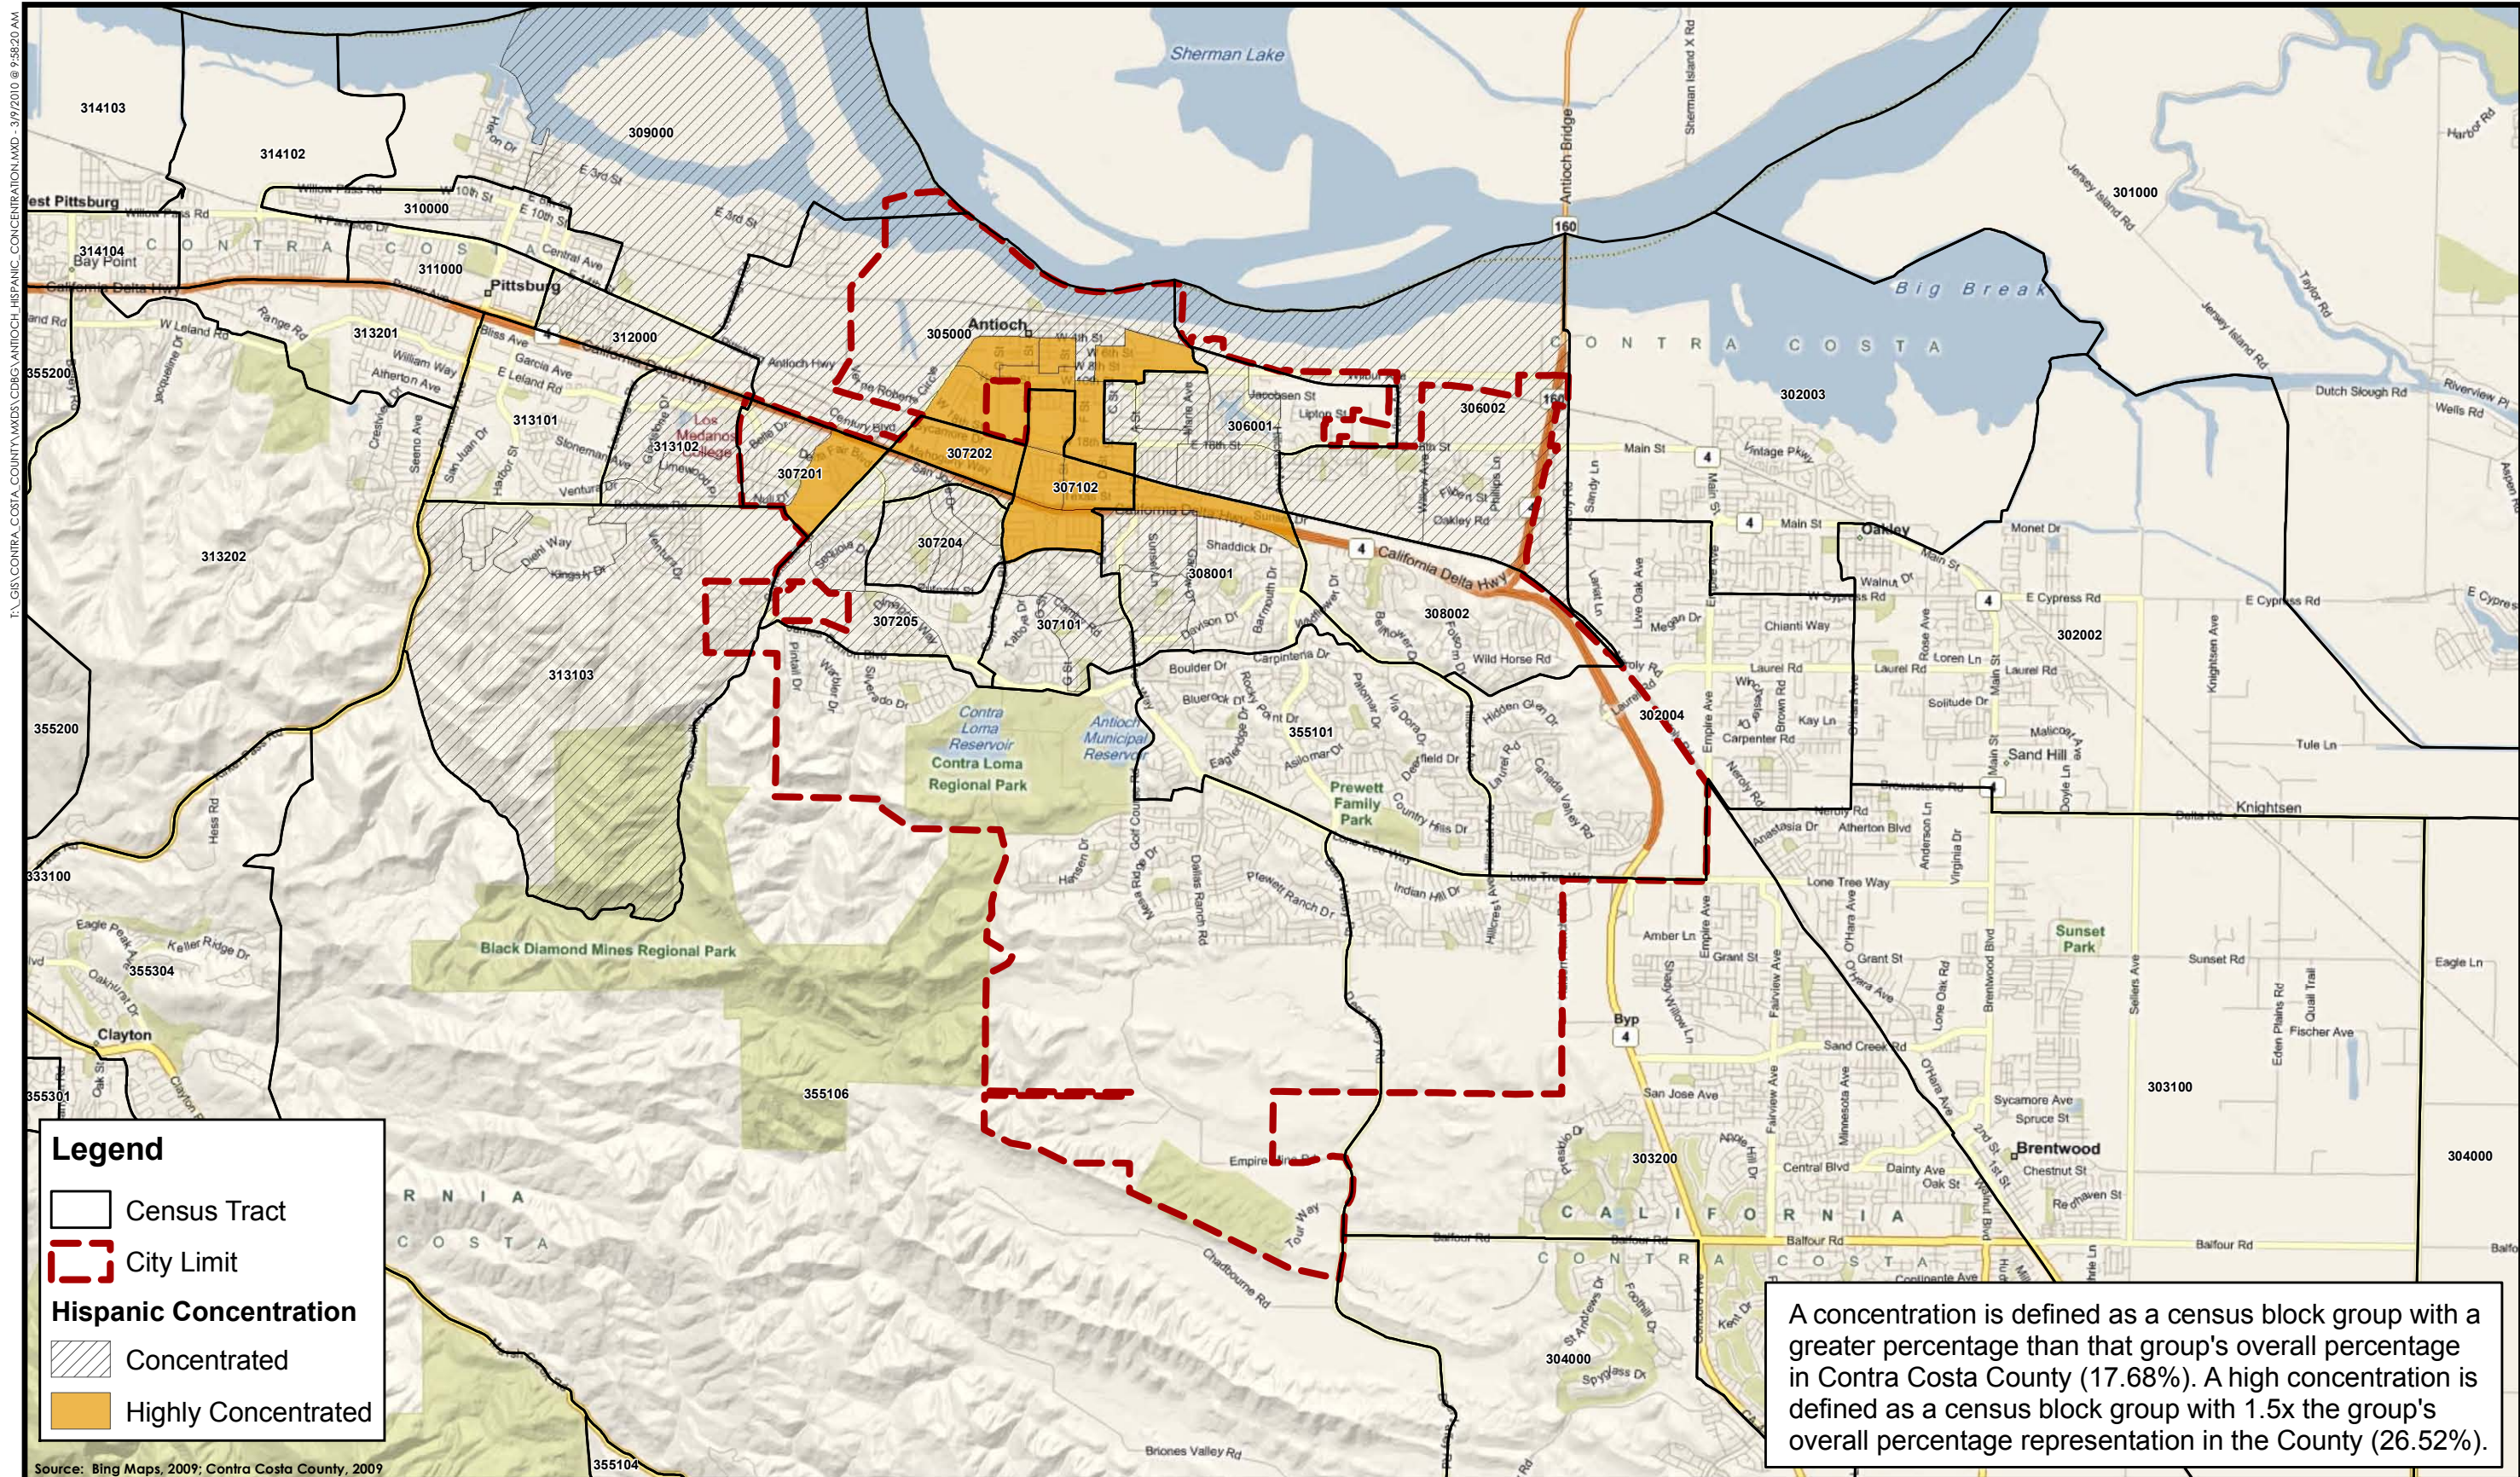

APPENDIX 2.
AREAS OF HISPANIC CONCENTRATION

T:\GIS\CONTRA_COSTA_COUNTY\WMS\CDBG\COUNTYWIDE_HISPANIC_CONCENTRATION.MXD - 3/9/2010 @ 10:01:19 AM

Legend

- Census Tract
- Hispanic Concentration**
- Concentrated
- Highly Concentrated

A concentration is defined as a census block group with a greater percentage than that group's overall percentage in Contra Costa County (17.68%). A high concentration is defined as a census block group with 1.5x the group's overall percentage representation in the County (26.52%).

Map 6
Hispanic Concentration - Contra Costa County

Map 7
Hispanic Concentration - Antioch

T:\GIS\CONTRA_COSTA_COUNTY\MAPS\CDBG\CONCORD_HISPANIC_CONCENTRATION.MXD - 3/9/2010 @ 10:00:14 AM

Map 8
Hispanic Concentration - Concord

Map 10
Hispanic Concentration - Richmond