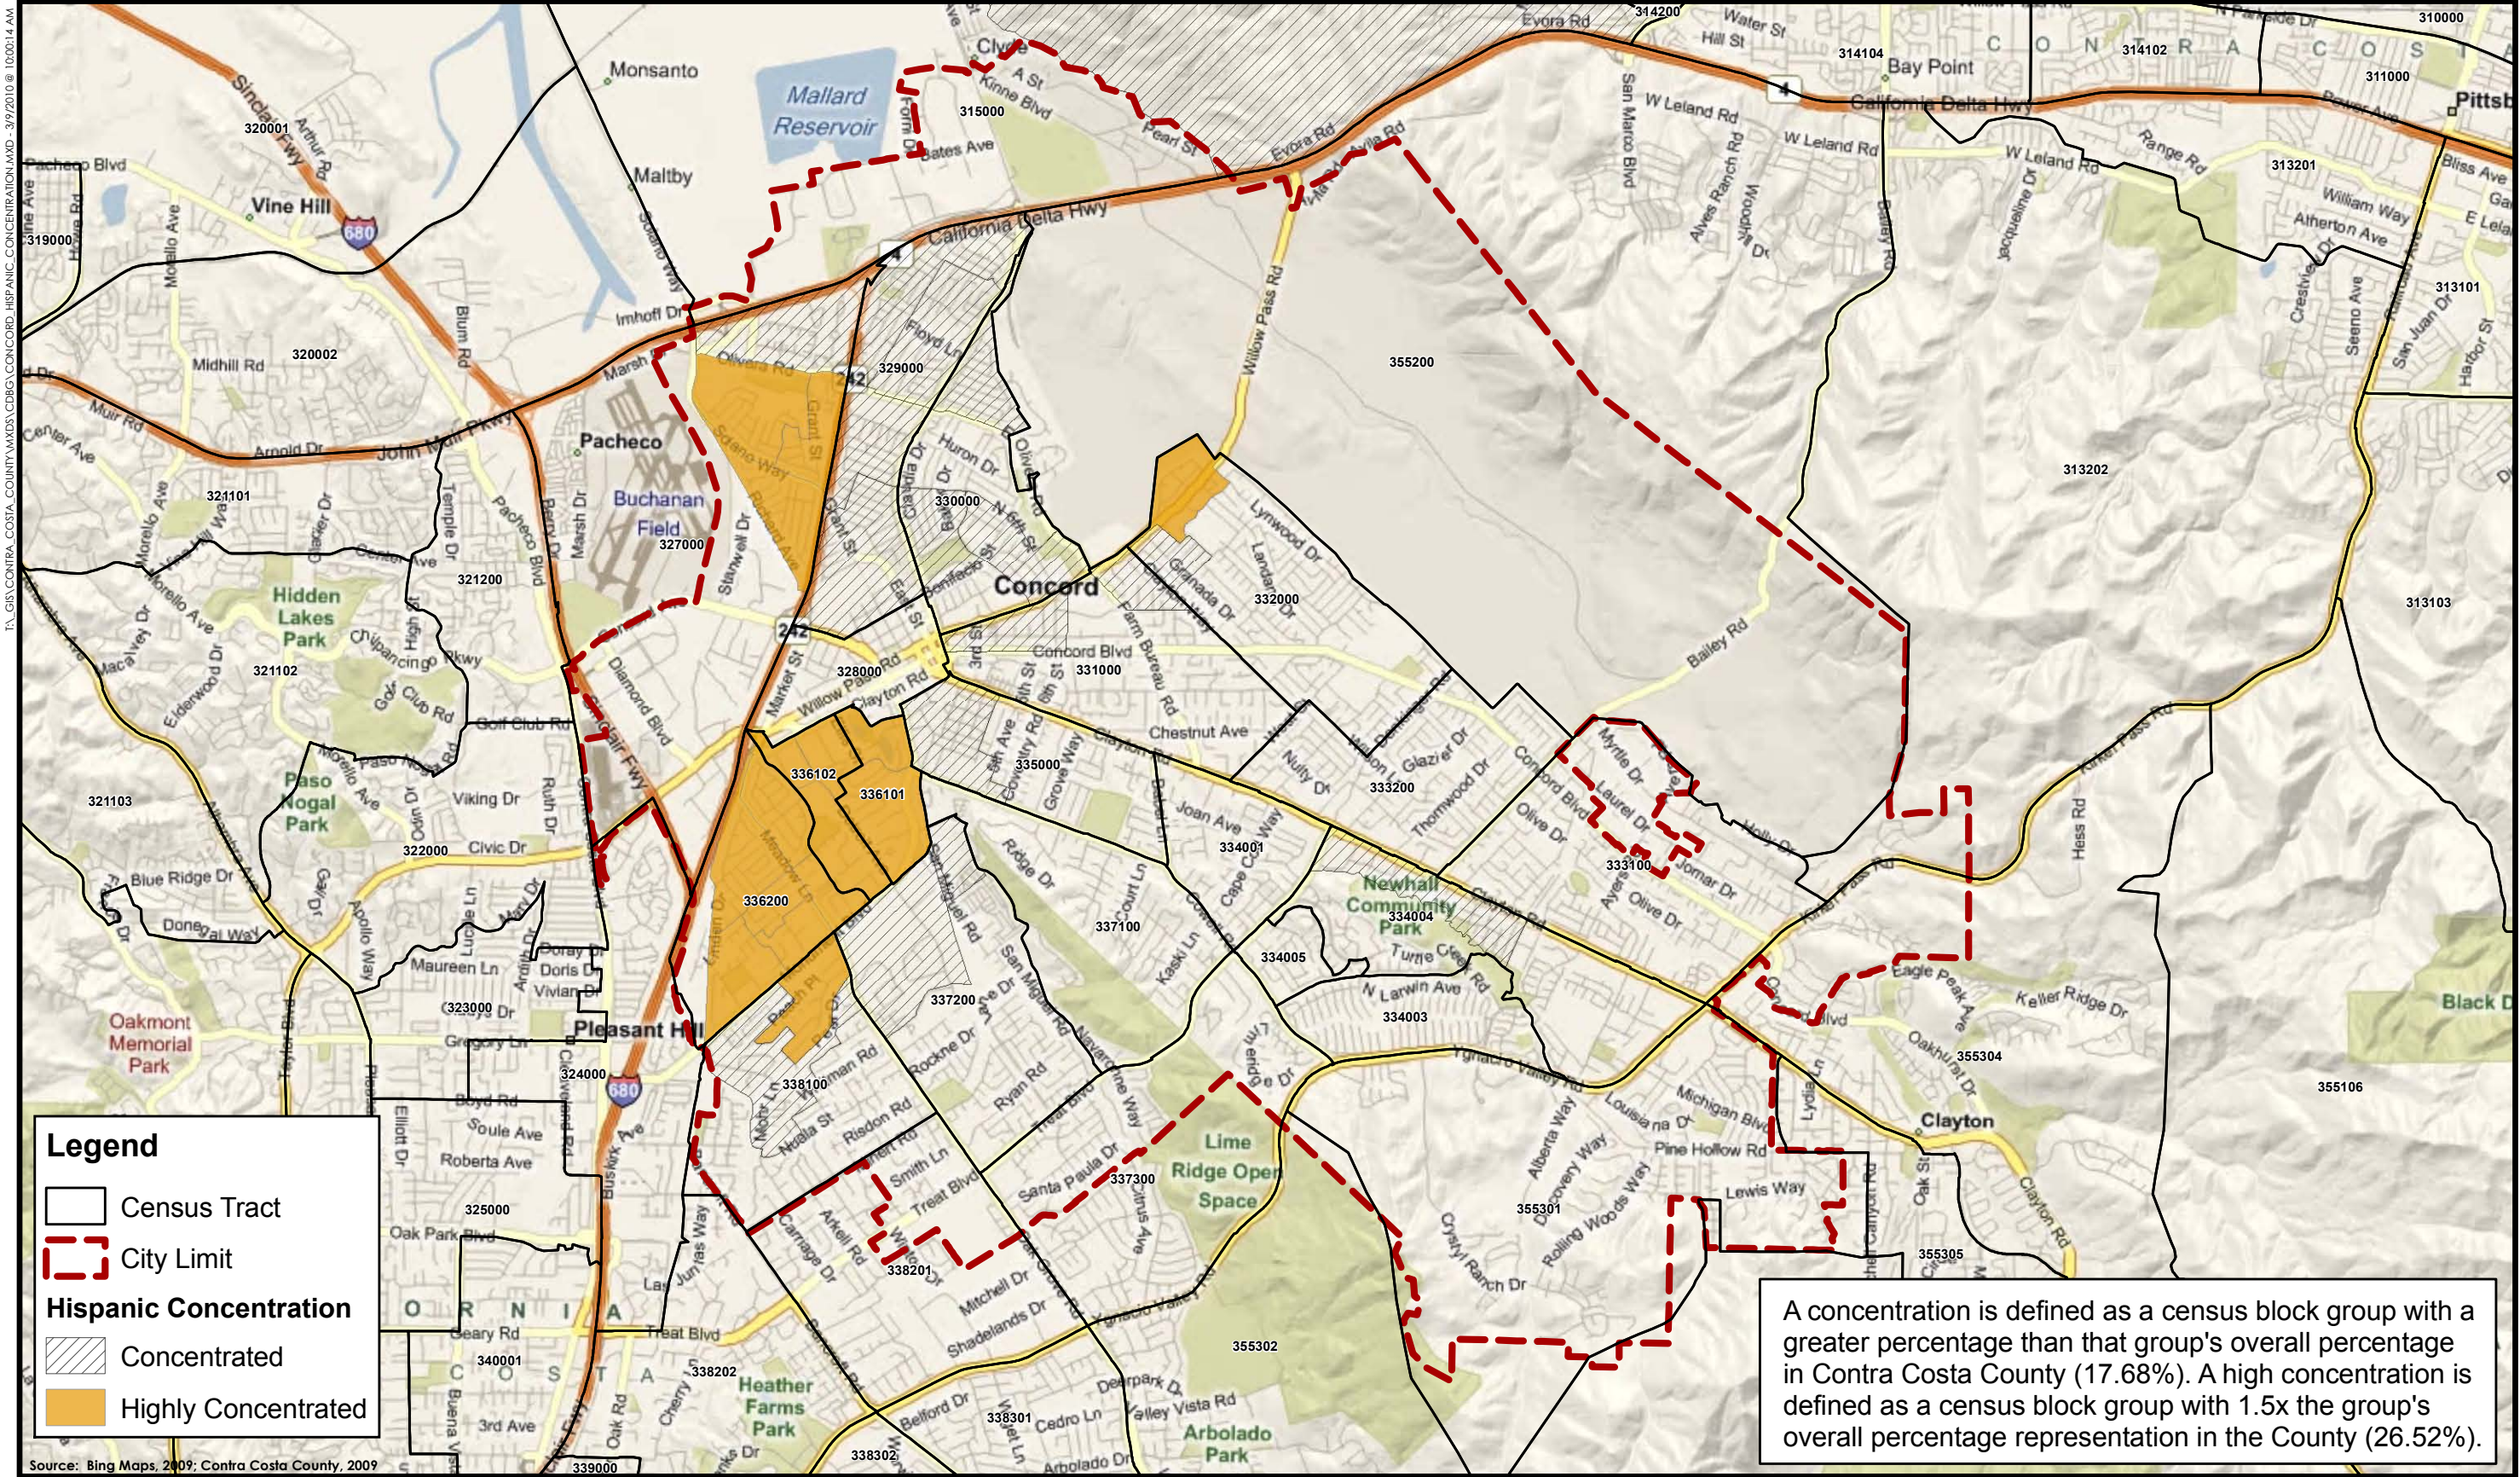

APPENDIX 2.
AREAS OF HISPANIC CONCENTRATION

T:\GIS\CONTRA_COSTA_COUNTY\WMS\CDBG\COUNTYWIDE_HISPANIC_CONCENTRATION.MXD - 3/9/2010 @ 10:01:19 AM

Legend

- Census Tract
- Hispanic Concentration**
- Concentrated
- Highly Concentrated

Map 6
Hispanic Concentration - Contra Costa County

Map 7
Hispanic Concentration - Antioch

T:\GIS\CONTRA_COSTA_COUNTY\MAPS\CDBG\CONCORD_HISPANIC_CONCENTRATION.MXD - 3/9/2010 @ 10:00:14 AM

Map 8
Hispanic Concentration - Concord

T:\GIS\CONTRA_COSTA_COUNTY\MXD\CS_CDBG\PITTSBURG_HISPANIC_CONCENTRATION.MXD - 3/9/2010 @ 10:03:37 AM

Map 9
Hispanic Concentration - Pittsburg

T:\GIS\CONTRA_COSTA_COUNTY\MXDS\CDBG\RICHMOND_HISPANIC_CONCENTRATION.MXD - 3/9/2010 @ 10:05:06 AM

Map 10
Hispanic Concentration - Richmond