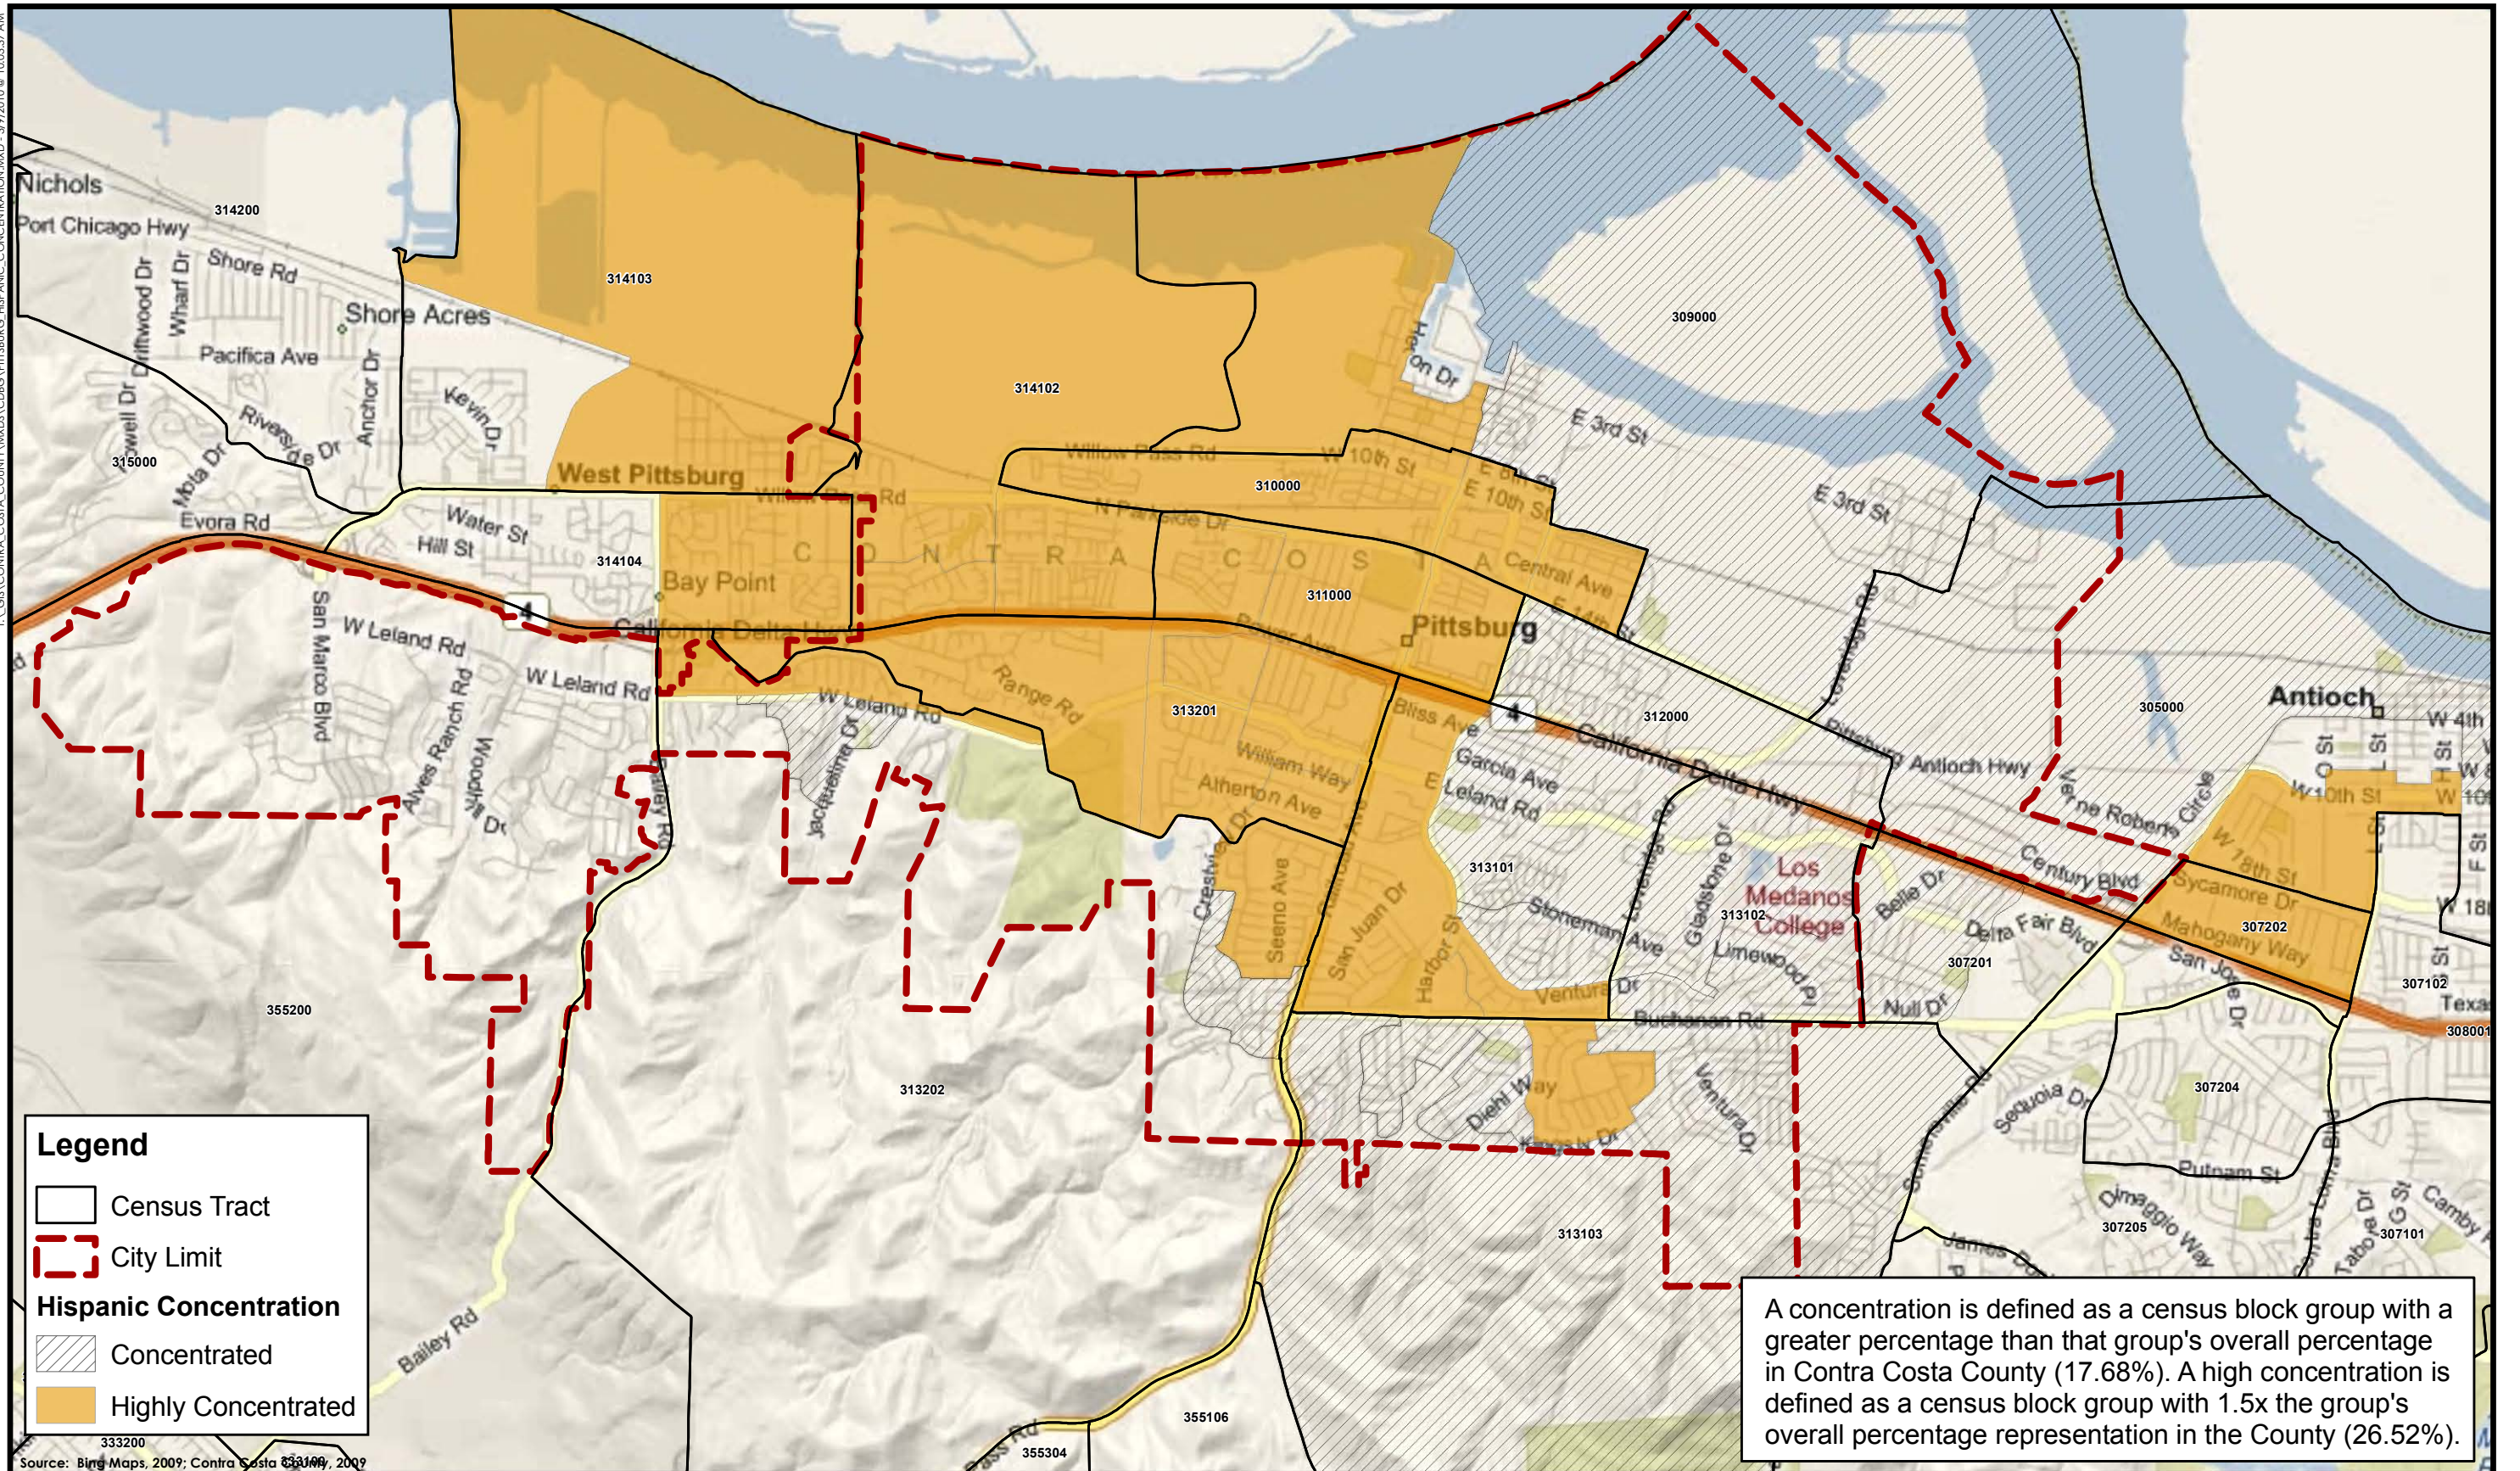

T:\GIS\CONTRA_COSTA_COUNTY\MXD\CS_CDBG\PITTSBURG_HISPANIC_CONCENTRATION.MXD - 3/9/2010 @ 10:03:37 AM