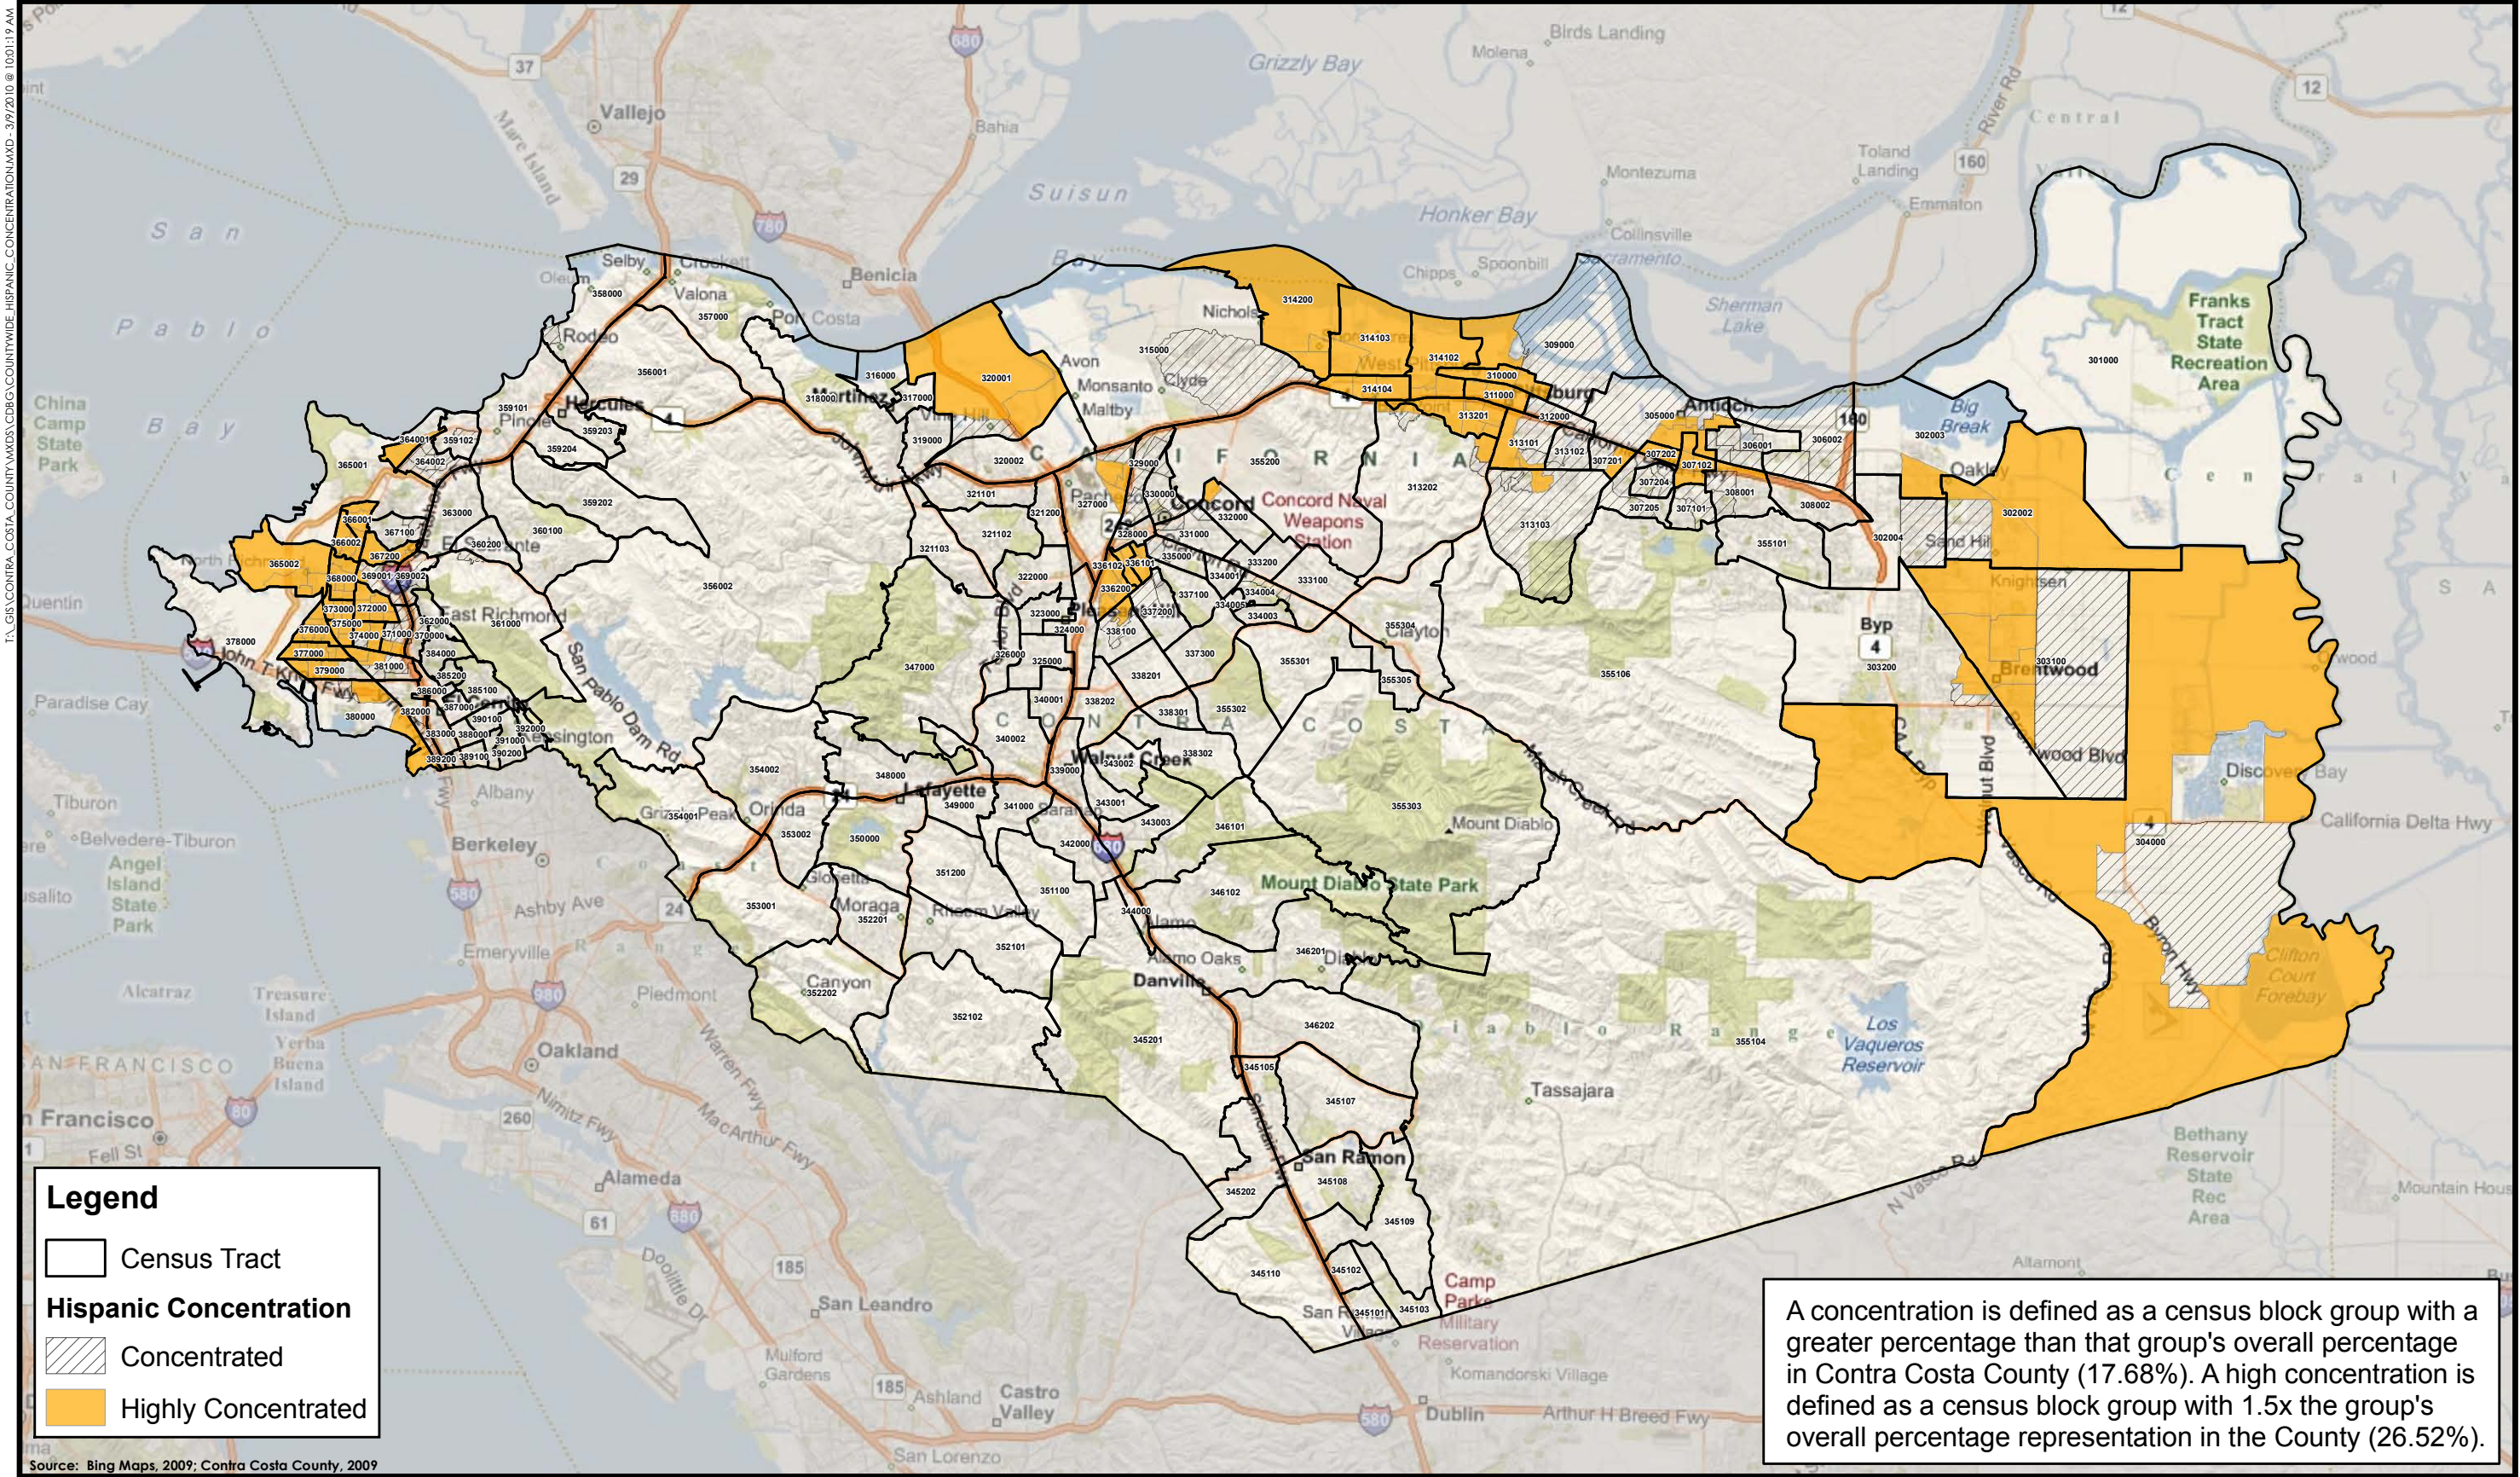

APPENDIX 2.
AREAS OF HISPANIC CONCENTRATION

T:\GIS\CONTRA_COSTA_COUNTY\WMS\CDBG\COUNTYWIDE_HISPANIC_CONCENTRATION.MXD - 3/9/2010 @ 10:01:19 AM

Legend

- Census Tract
- Hispanic Concentration**
- Concentrated
- Highly Concentrated

A concentration is defined as a census block group with a greater percentage than that group's overall percentage in Contra Costa County (17.68%). A high concentration is defined as a census block group with 1.5x the group's overall percentage representation in the County (26.52%).

Map 6
Hispanic Concentration - Contra Costa County

Map 7
Hispanic Concentration - Antioch

T:\GIS\CONTRA_COSTA_COUNTY\MAPS\CDBG\CONCORD_HISPANIC_CONCENTRATION.MXD - 3/9/2010 @ 10:00:14 AM

Map 8
Hispanic Concentration - Concord

Map 10
Hispanic Concentration - Richmond