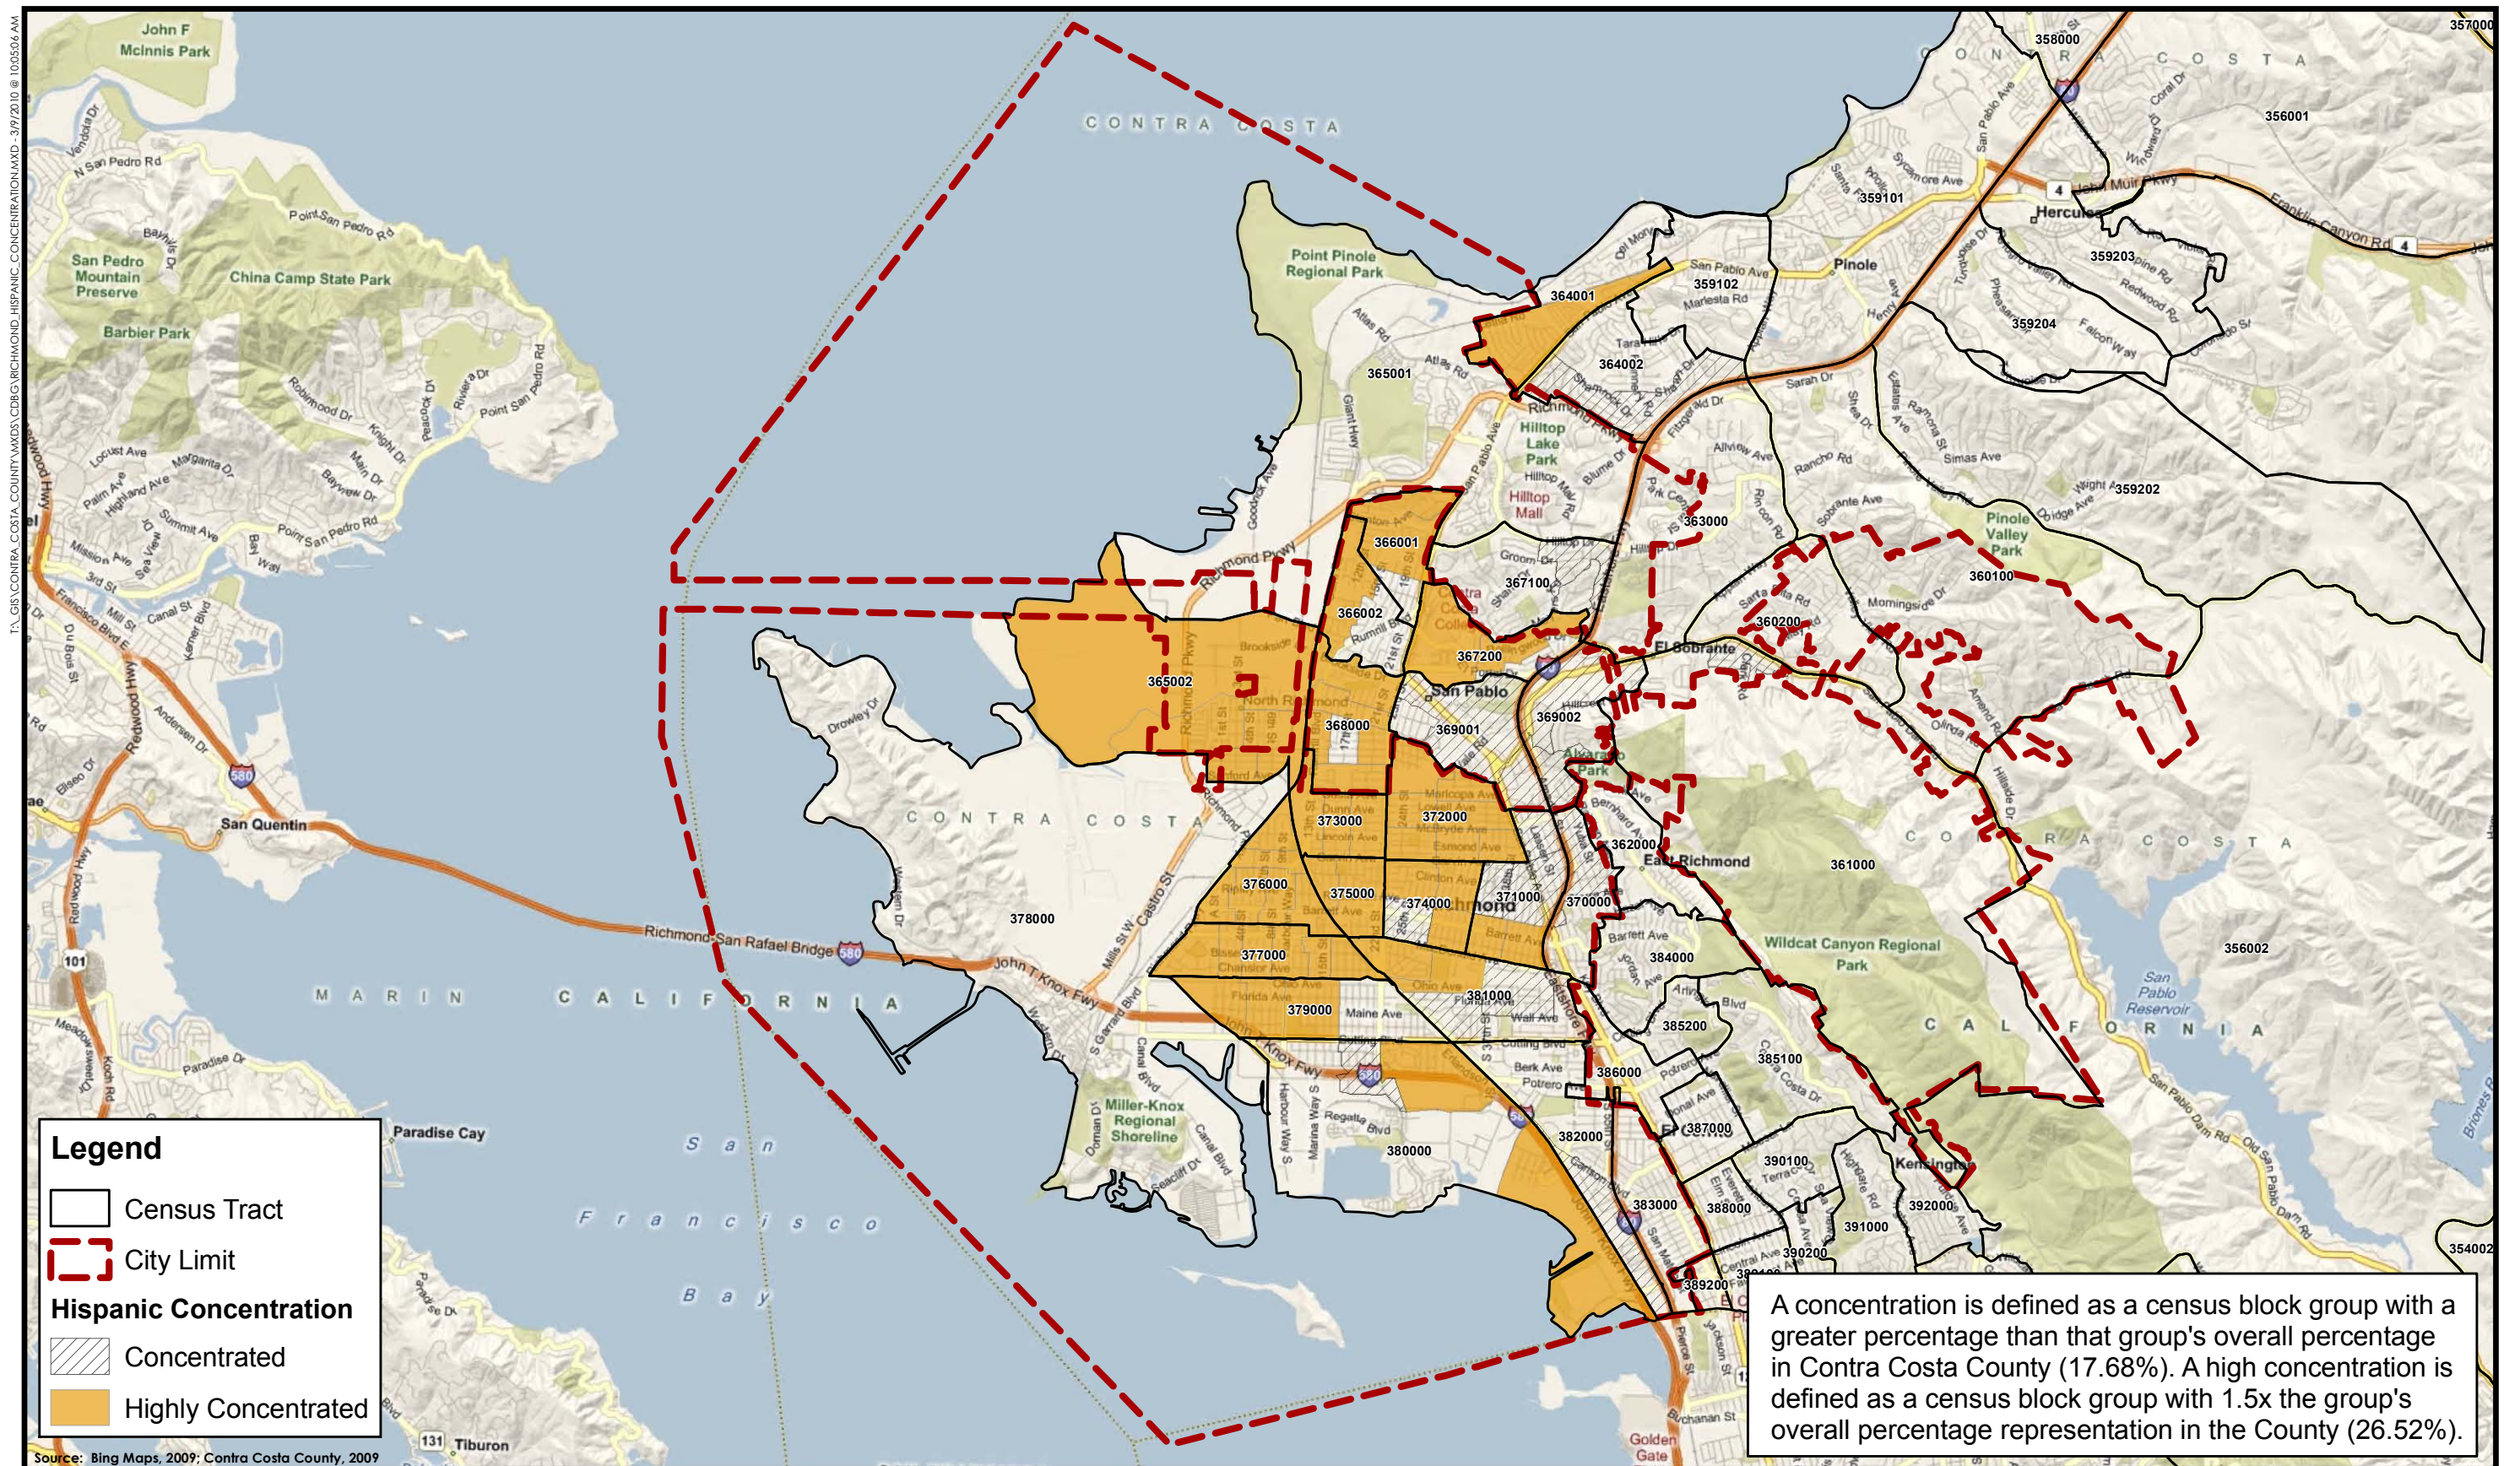

Map 6
Hispanic Concentration - Contra Costa County

Map 7
Hispanic Concentration - Antioch

T:\GIS\CONTRA_COSTA_COUNTY\MAPS\CDBG\CONCORD_HISPANIC_CONCENTRATION.MXD - 3/9/2010 @ 10:00:14 AM

Map 8
Hispanic Concentration - Concord

Map 10
Hispanic Concentration - Richmond