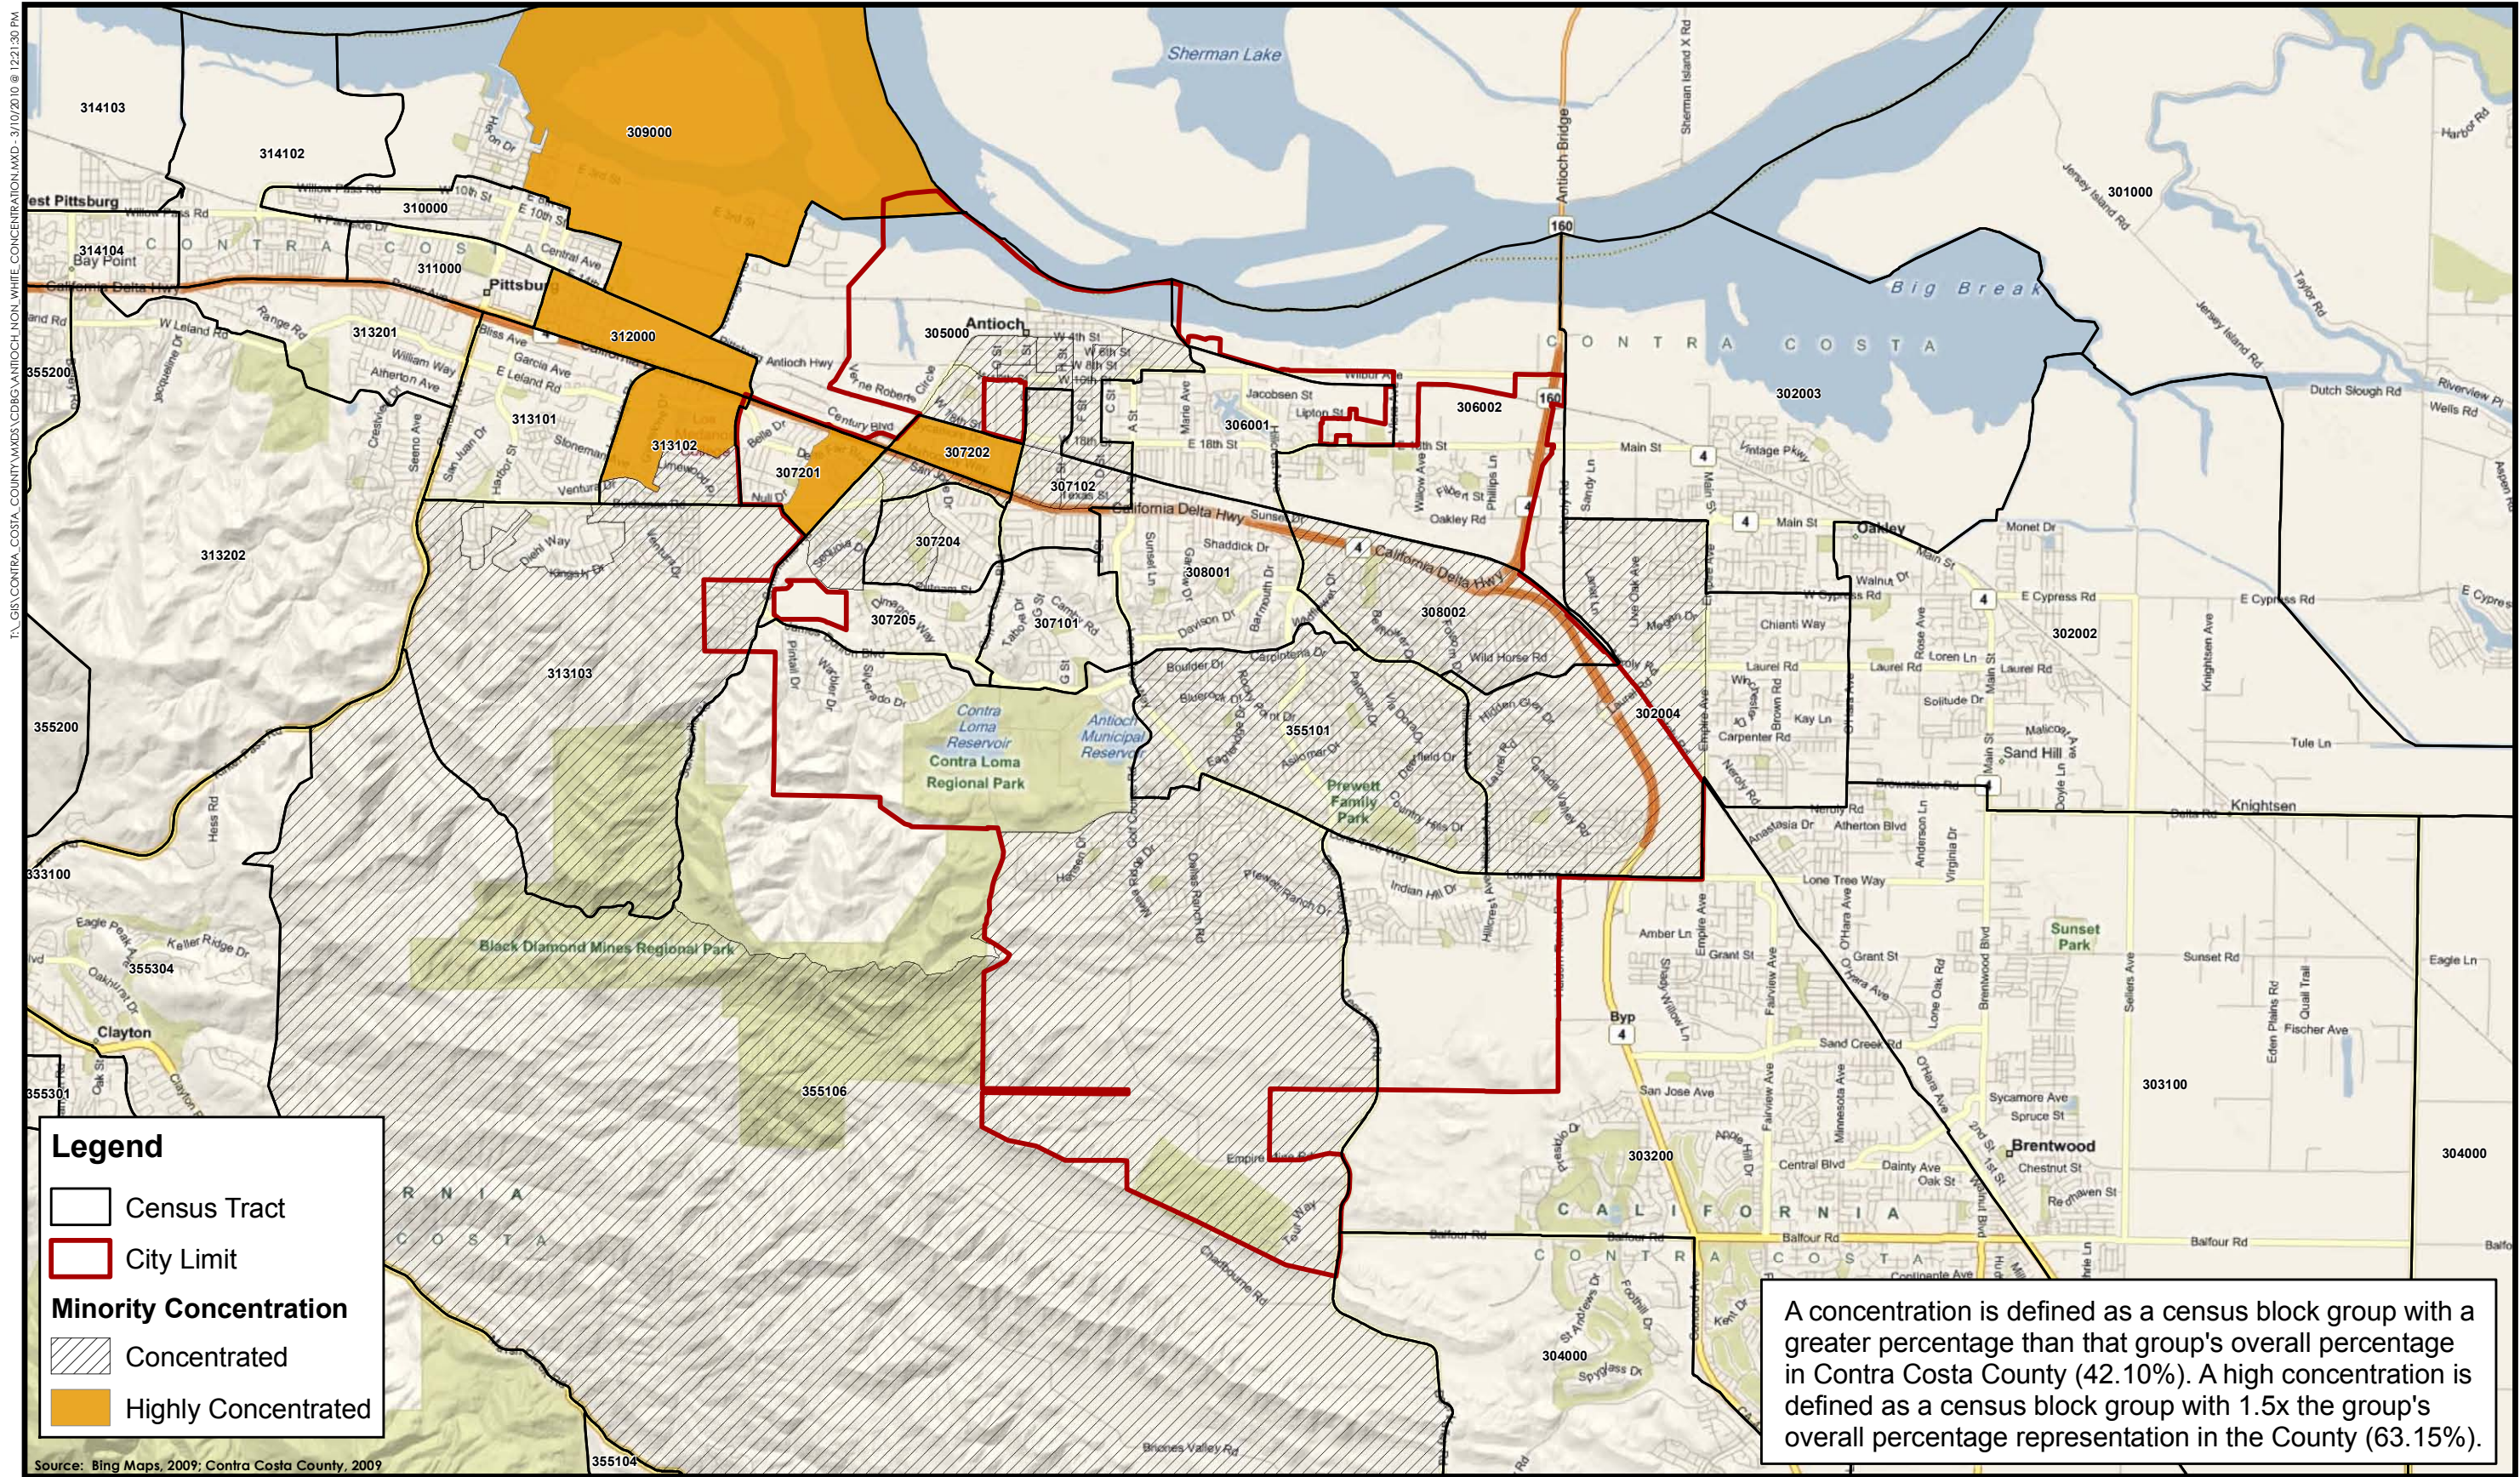

APPENDIX 1.
AREAS OF MINORITY CONCENTRATION
(MAPS)

Map 1
Minority Concentration - Contra Costa County

Map 2
Minority Concentration - Antioch

T:\GIS\CONTRA_COSTA_COUNTY\MXD\CONCORD_NON_WHITE_CONCENTRATION.MXD - 3/10/2010 @ 12:22:31 PM

Map 3
Minority Concentration - Concord

T:\GIS\CONTRA_COSTA_COUNTY\MXDS\CDBG\PITTSBURG_NON_WHITE_CONCENTRATION.MXD - 3/10/2010 @ 12:25:19 PM

Map 4
Minority Concentration - Pittsburgh

T:\GIS\CONTRA_COSTA_COUNTY\MXD\CDBG_RICHMOND_NONWHITE_CONCENTRATION.MXD - 3/10/2010 @ 12:26:32 PM

Map 5
Minority Concentration - Richmond