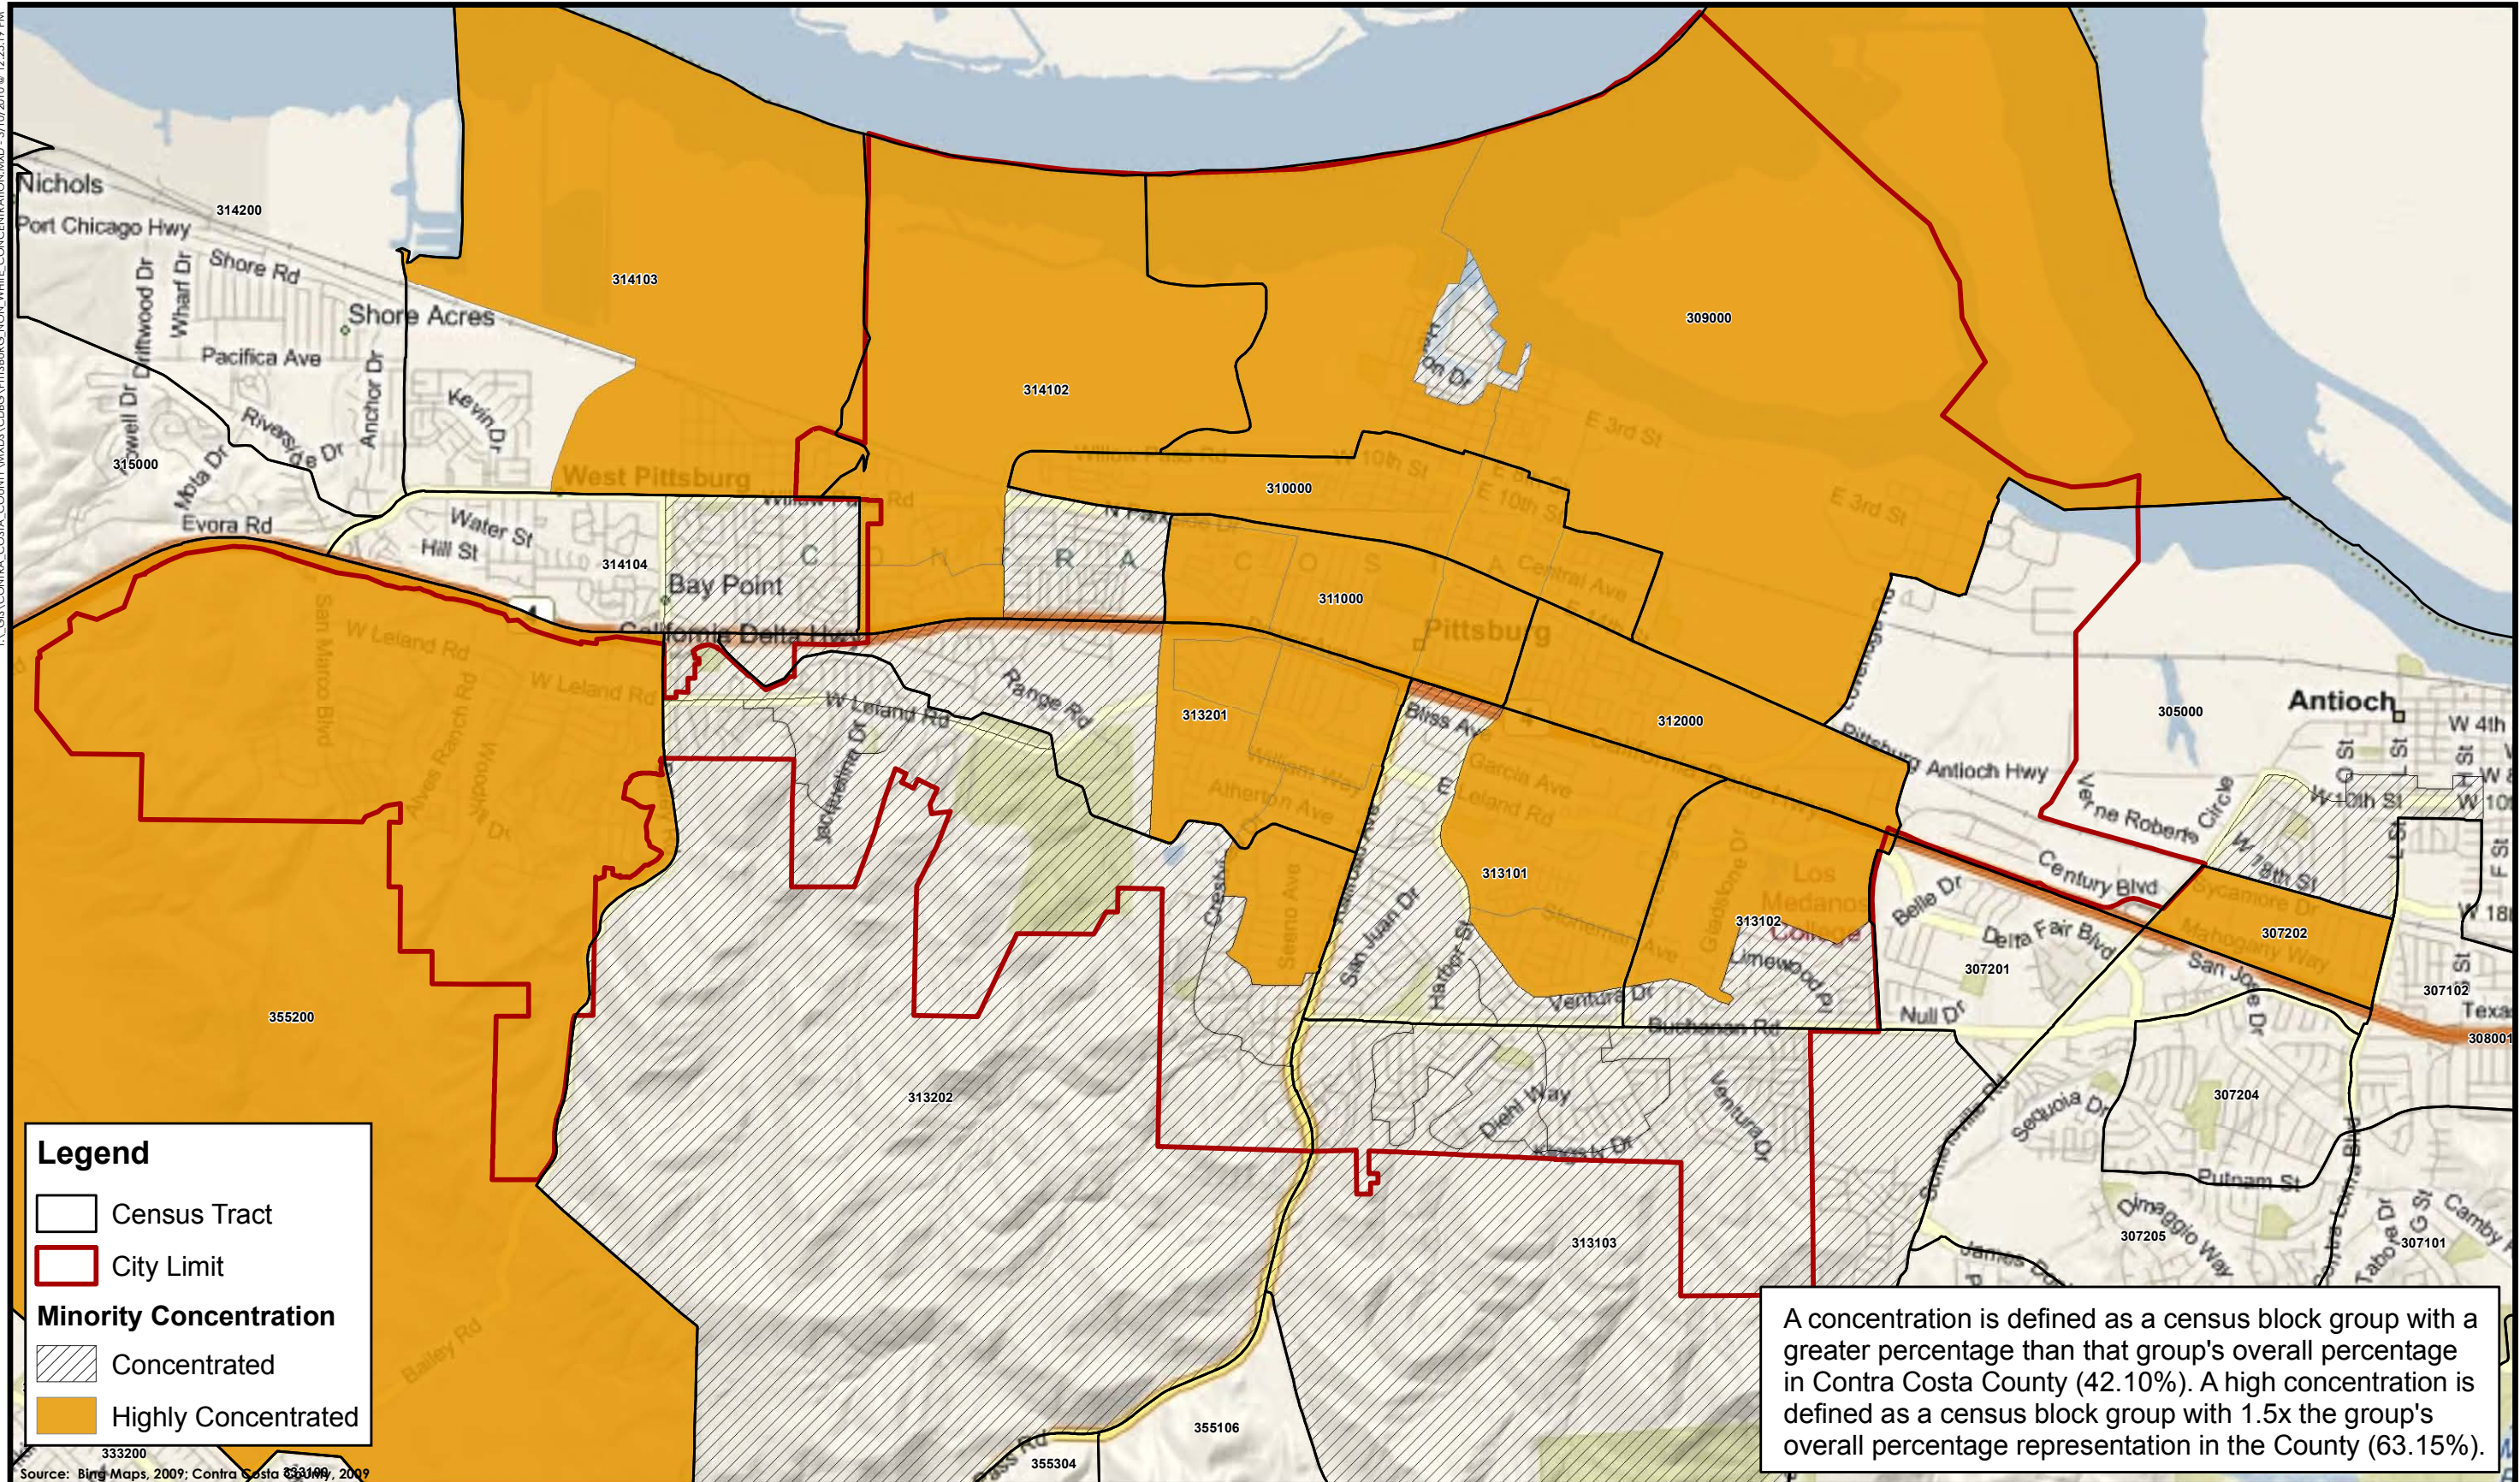

APPENDIX 1.
AREAS OF MINORITY CONCENTRATION
(MAPS)

Map 1
Minority Concentration - Contra Costa County

Map 2
Minority Concentration - Antioch

T:\GIS\CONTRA_COSTA_COUNTY\MXD\CONCORD_NON_WHITE_CONCENTRATION.MXD - 3/10/2010 @ 12:22:31 PM

Map 3
Minority Concentration - Concord

T:\GIS\CONTRA_COSTA_COUNTY\MXDS\CDBG\PITTSBURG_NON_WHITE_CONCENTRATION.MXD - 3/10/2010 @ 12:25:19 PM

Map 4
Minority Concentration - Pittsburgh

T:\GIS\CONTRA_COSTA_COUNTY\MXD\CDBG_RICHMOND_NONWHITE_CONCENTRATION.MXD - 3/10/2010 @ 12:26:32 PM

Map 5
Minority Concentration - Richmond