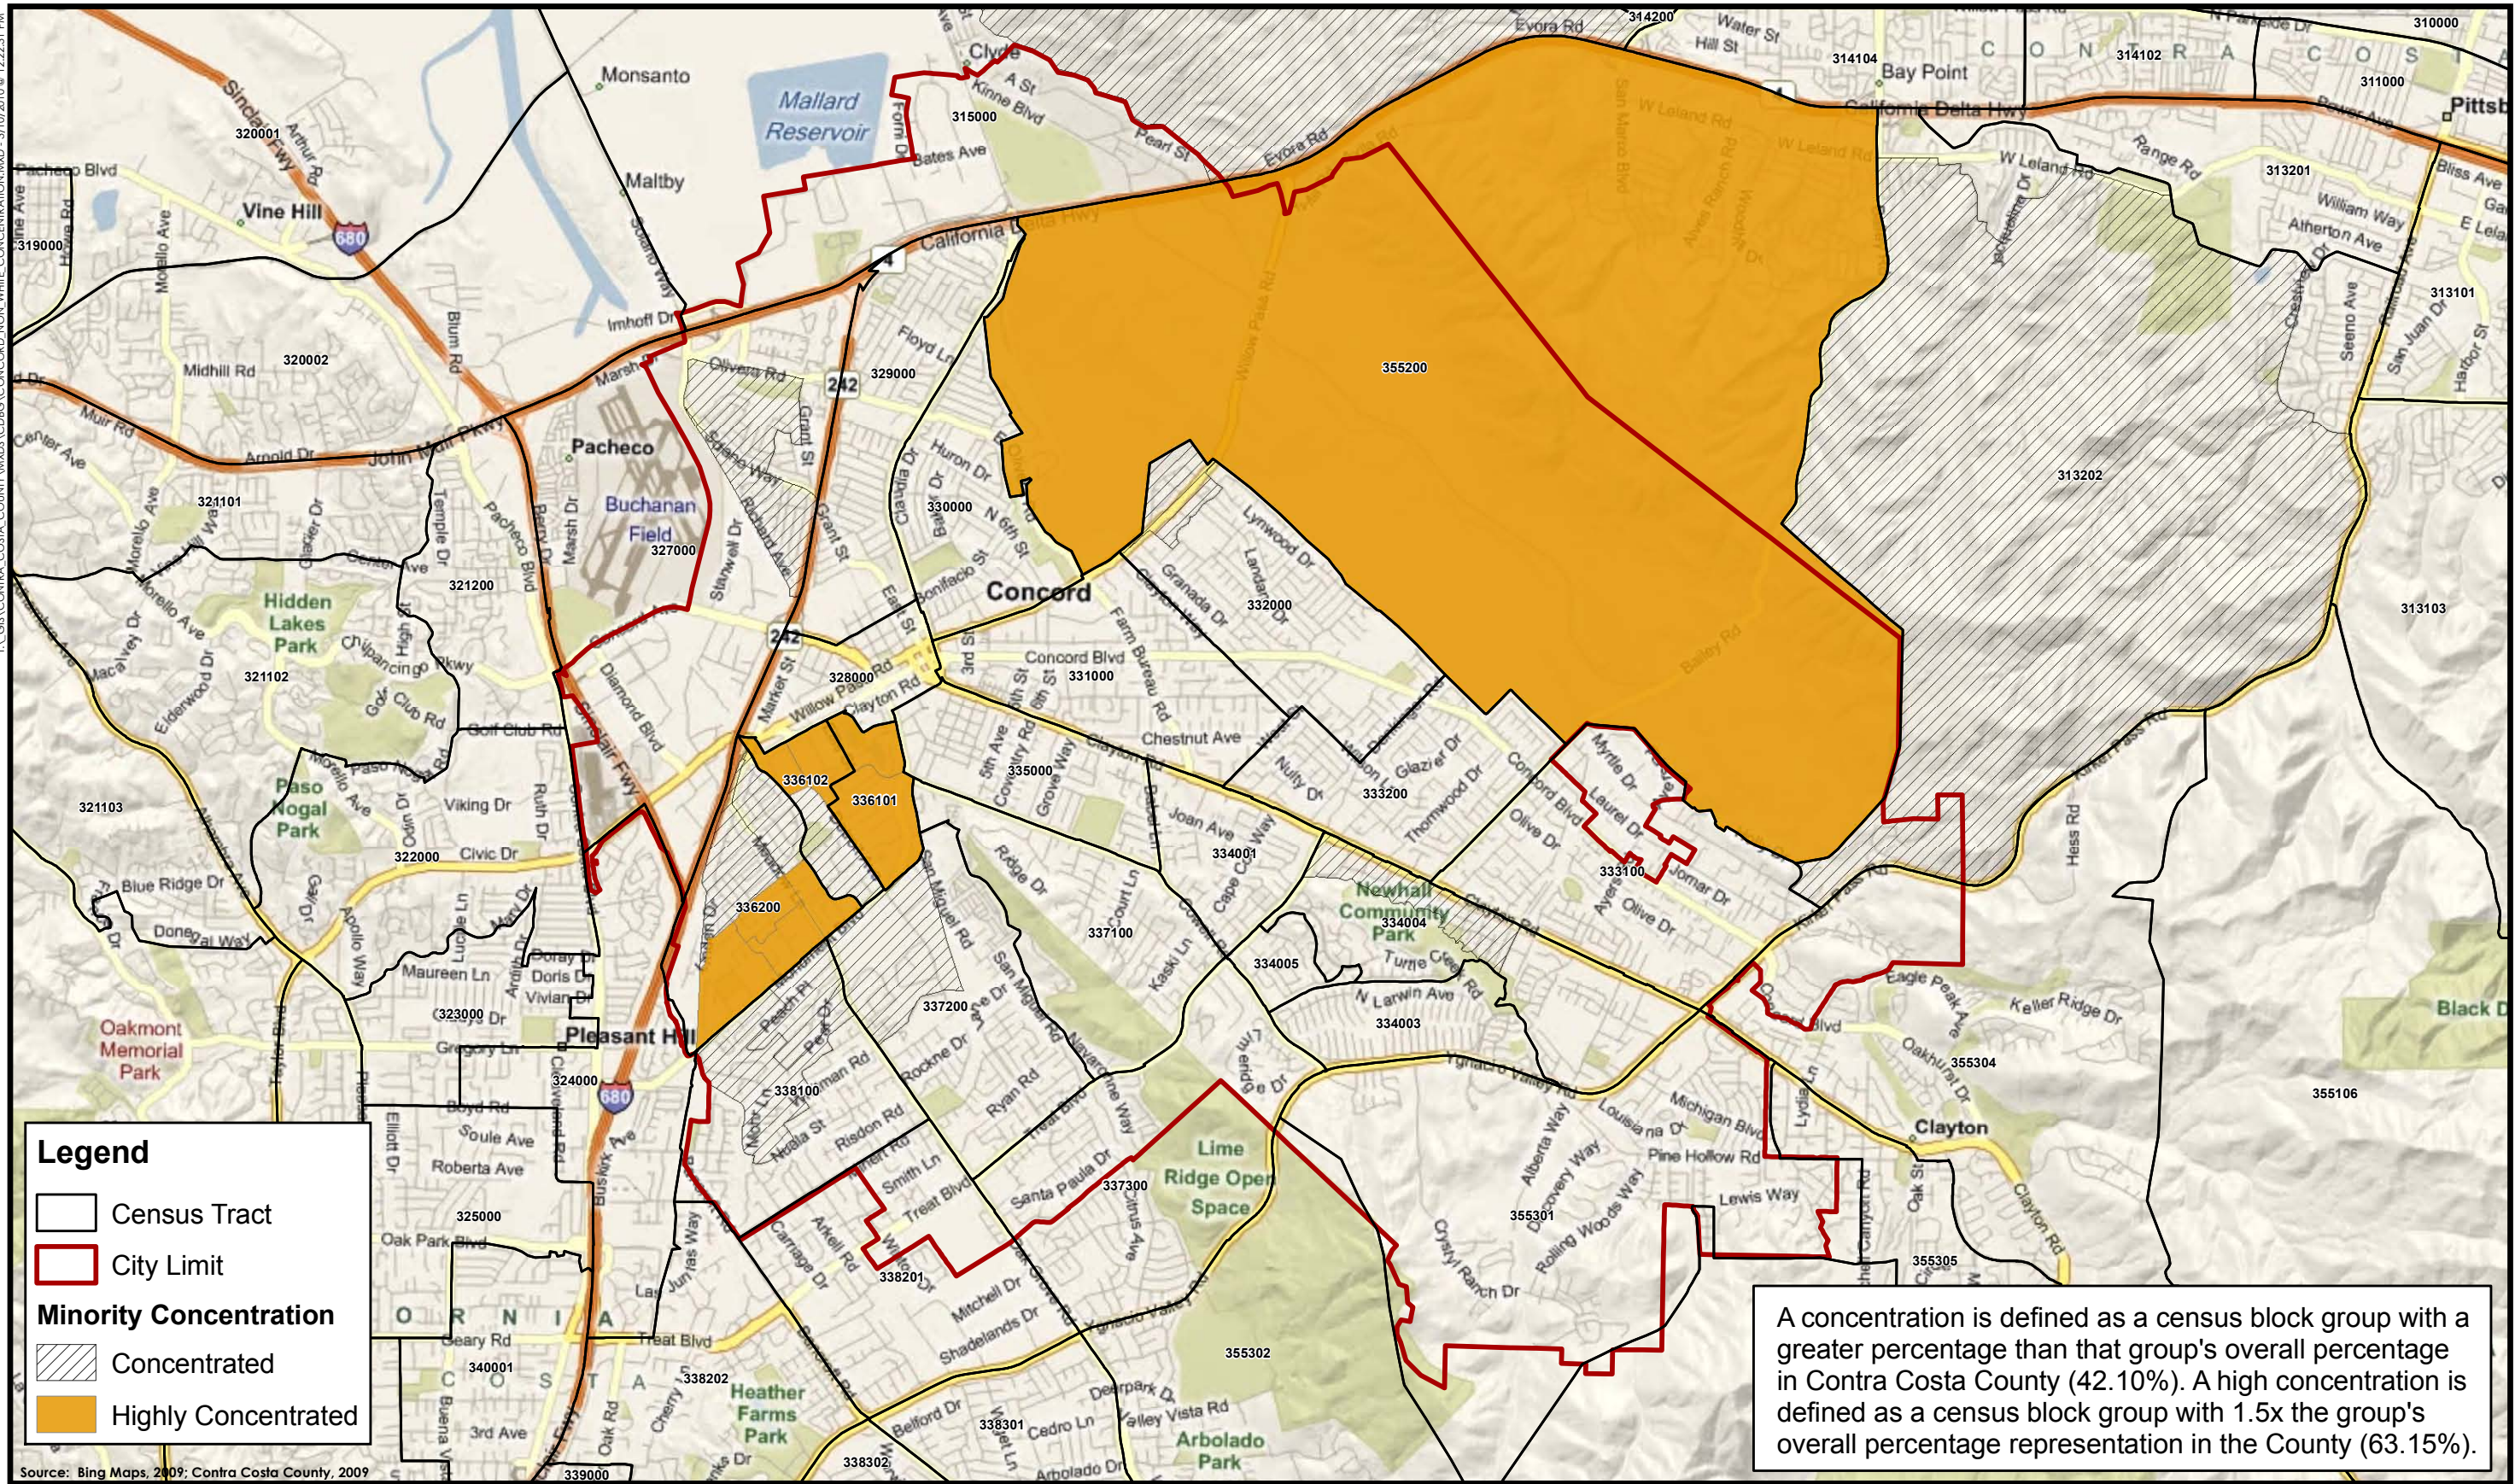

APPENDIX 1.
AREAS OF MINORITY CONCENTRATION
(MAPS)

Map 1
Minority Concentration - Contra Costa County

Map 2
Minority Concentration - Antioch

T:\GIS\CONTRA_COSTA_COUNTY\MXD\CONCORD_NON_WHITE_CONCENTRATION.MXD - 3/10/2010 @ 12:22:31 PM

Map 3
Minority Concentration - Concord

T:\GIS\CONTRA_COSTA_COUNTY\MXDS\CDBG\PITTSBURG_NON_WHITE_CONCENTRATION.MXD - 3/10/2010 @ 12:25:19 PM

Map 4
Minority Concentration - Pittsburgh

T:\GIS\CONTRA_COSTA_COUNTY\MXD\CDBG_RICHMOND_NONWHITE_CONCENTRATION.MXD - 3/10/2010 @ 12:26:32 PM

Map 5
Minority Concentration - Richmond