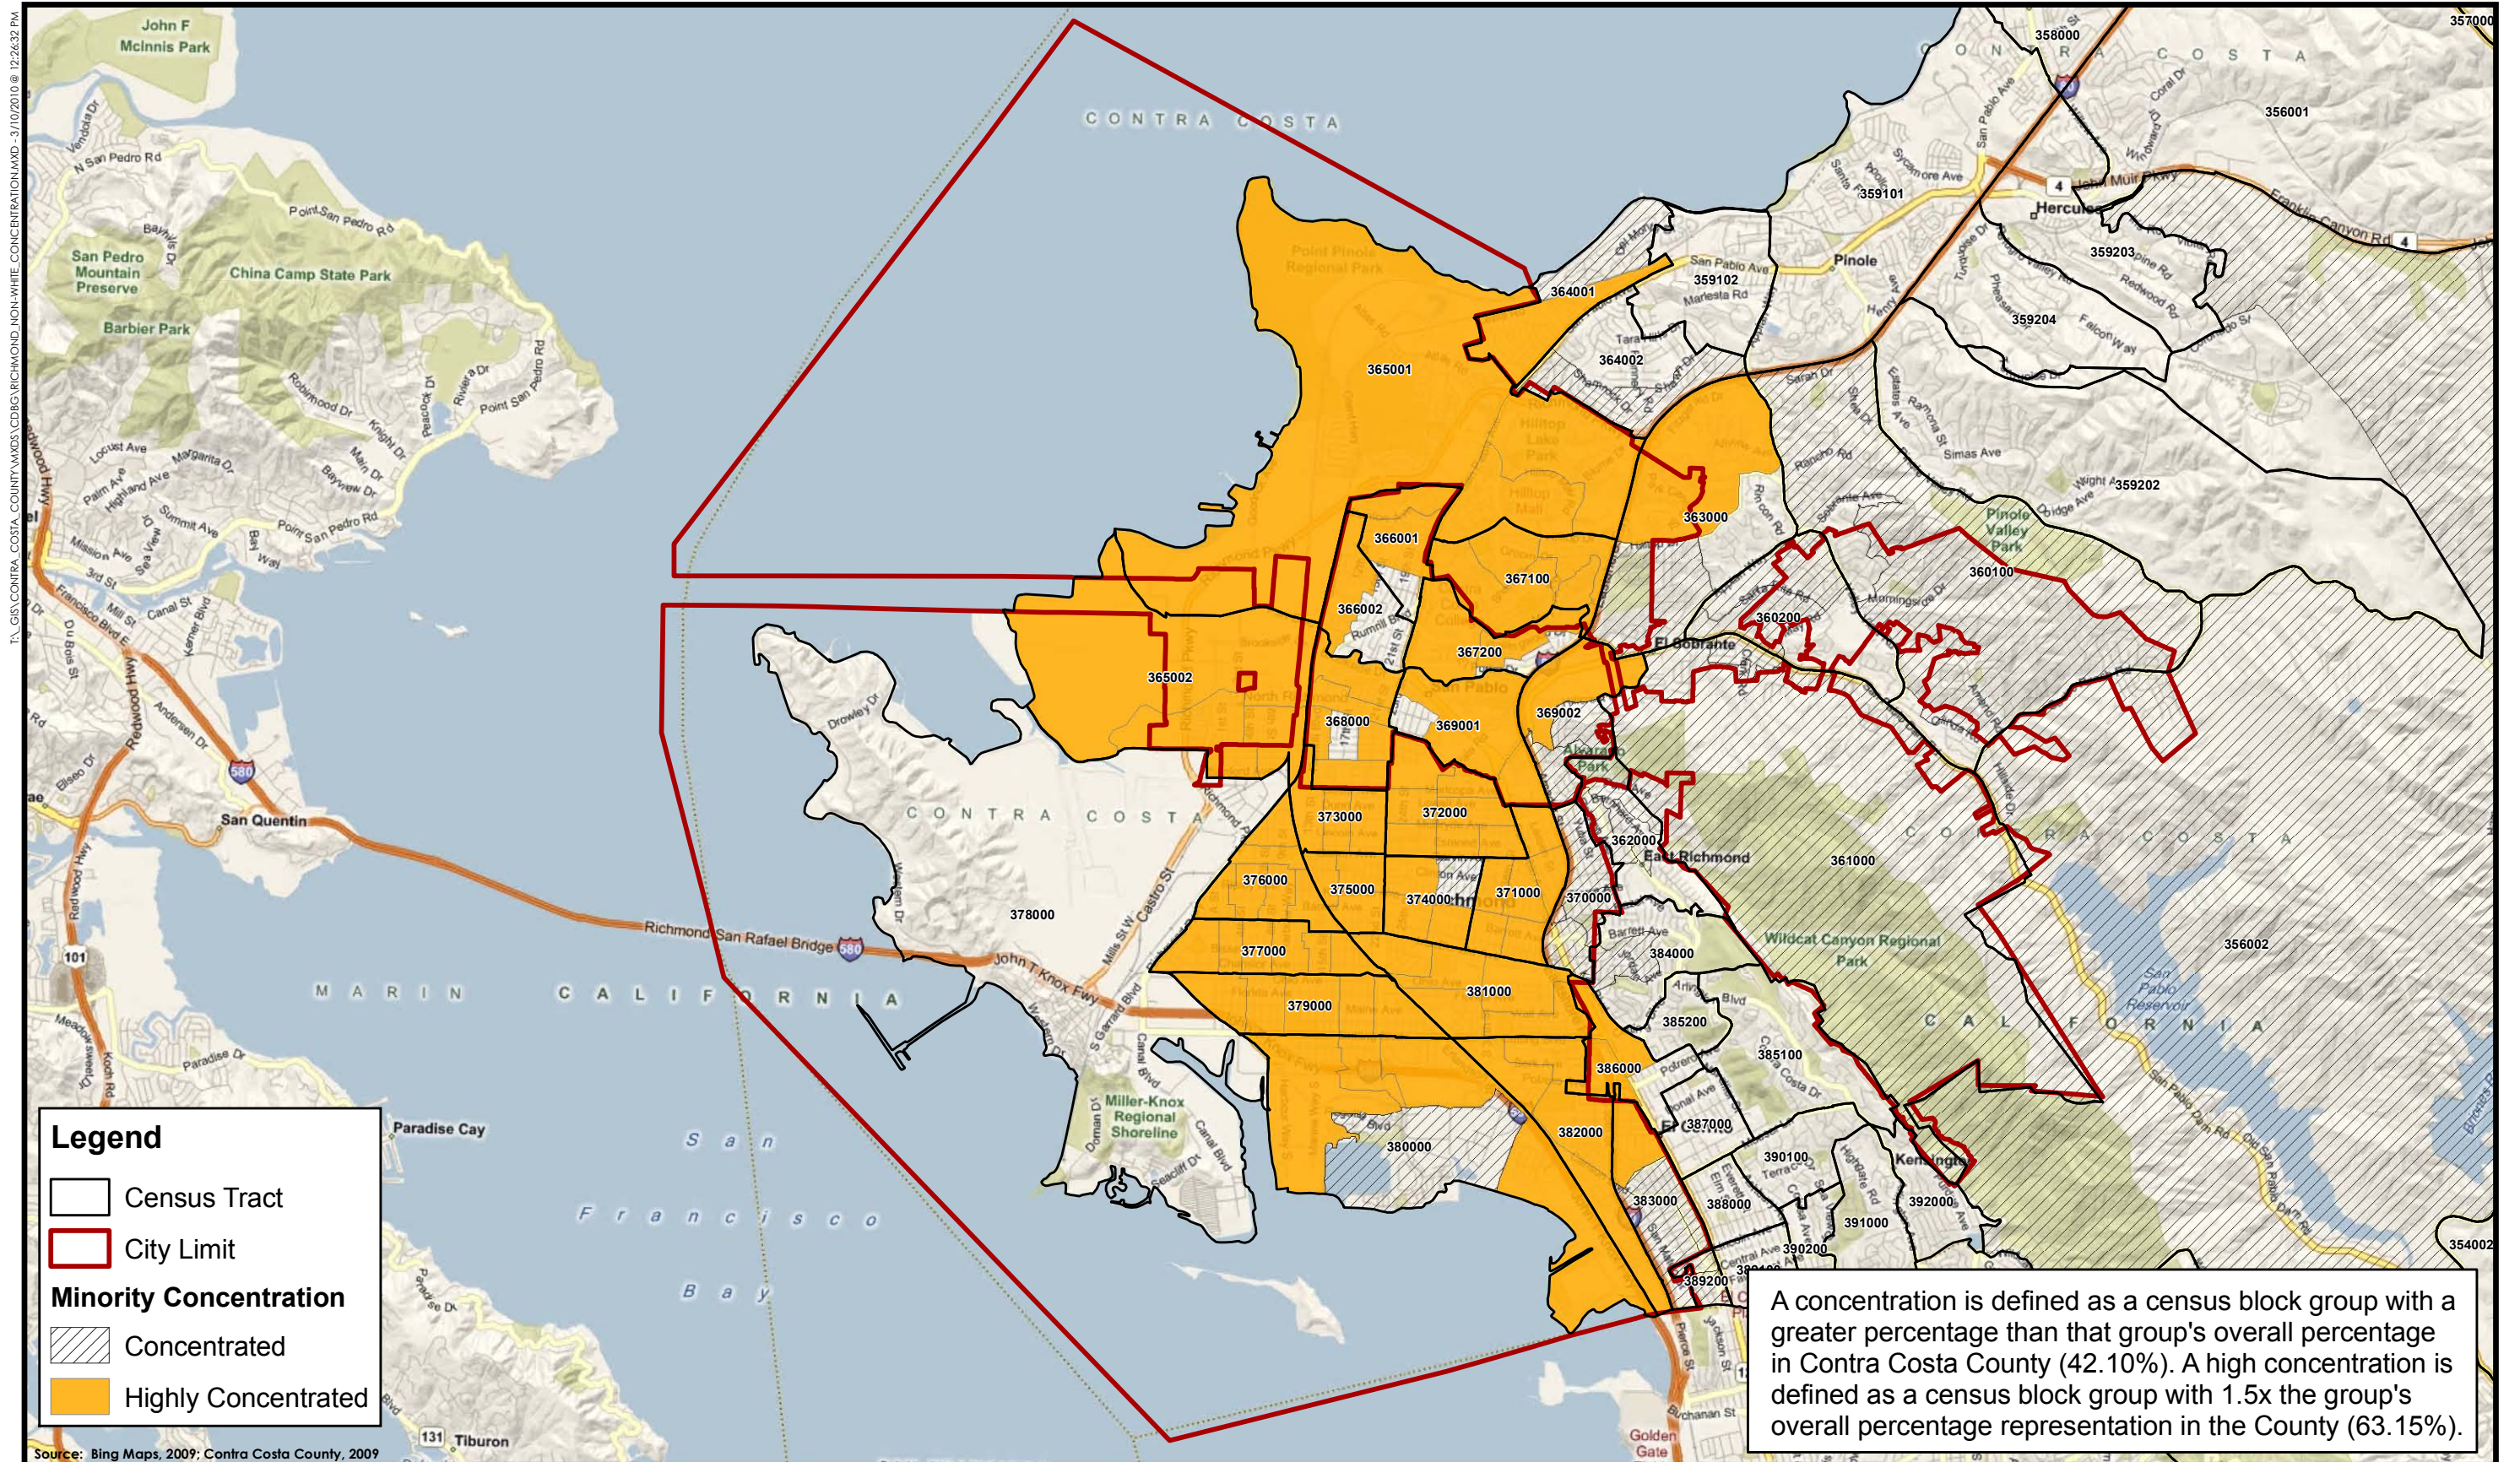

APPENDIX 1.
AREAS OF MINORITY CONCENTRATION
(MAPS)

Map 1
Minority Concentration - Contra Costa County

Map 2
Minority Concentration - Antioch

T:\GIS\CONTRA_COSTA_COUNTY\MXD\CONCORD_NON_WHITE_CONCENTRATION.MXD - 3/10/2010 @ 12:22:31 PM

Map 3
Minority Concentration - Concord

T:\GIS\CONTRA_COSTA_COUNTY\MXDS\CDBG\PITTSBURG_NON_WHITE_CONCENTRATION.MXD - 3/10/2010 @ 12:25:19 PM

Map 4
Minority Concentration - Pittsburgh

T:\GIS\CONTRA_COSTA_COUNTY\MXD\CDBG_RICHMOND_NONWHITE_CONCENTRATION.MXD - 3/10/2010 @ 12:26:32 PM

Map 5
Minority Concentration - Richmond