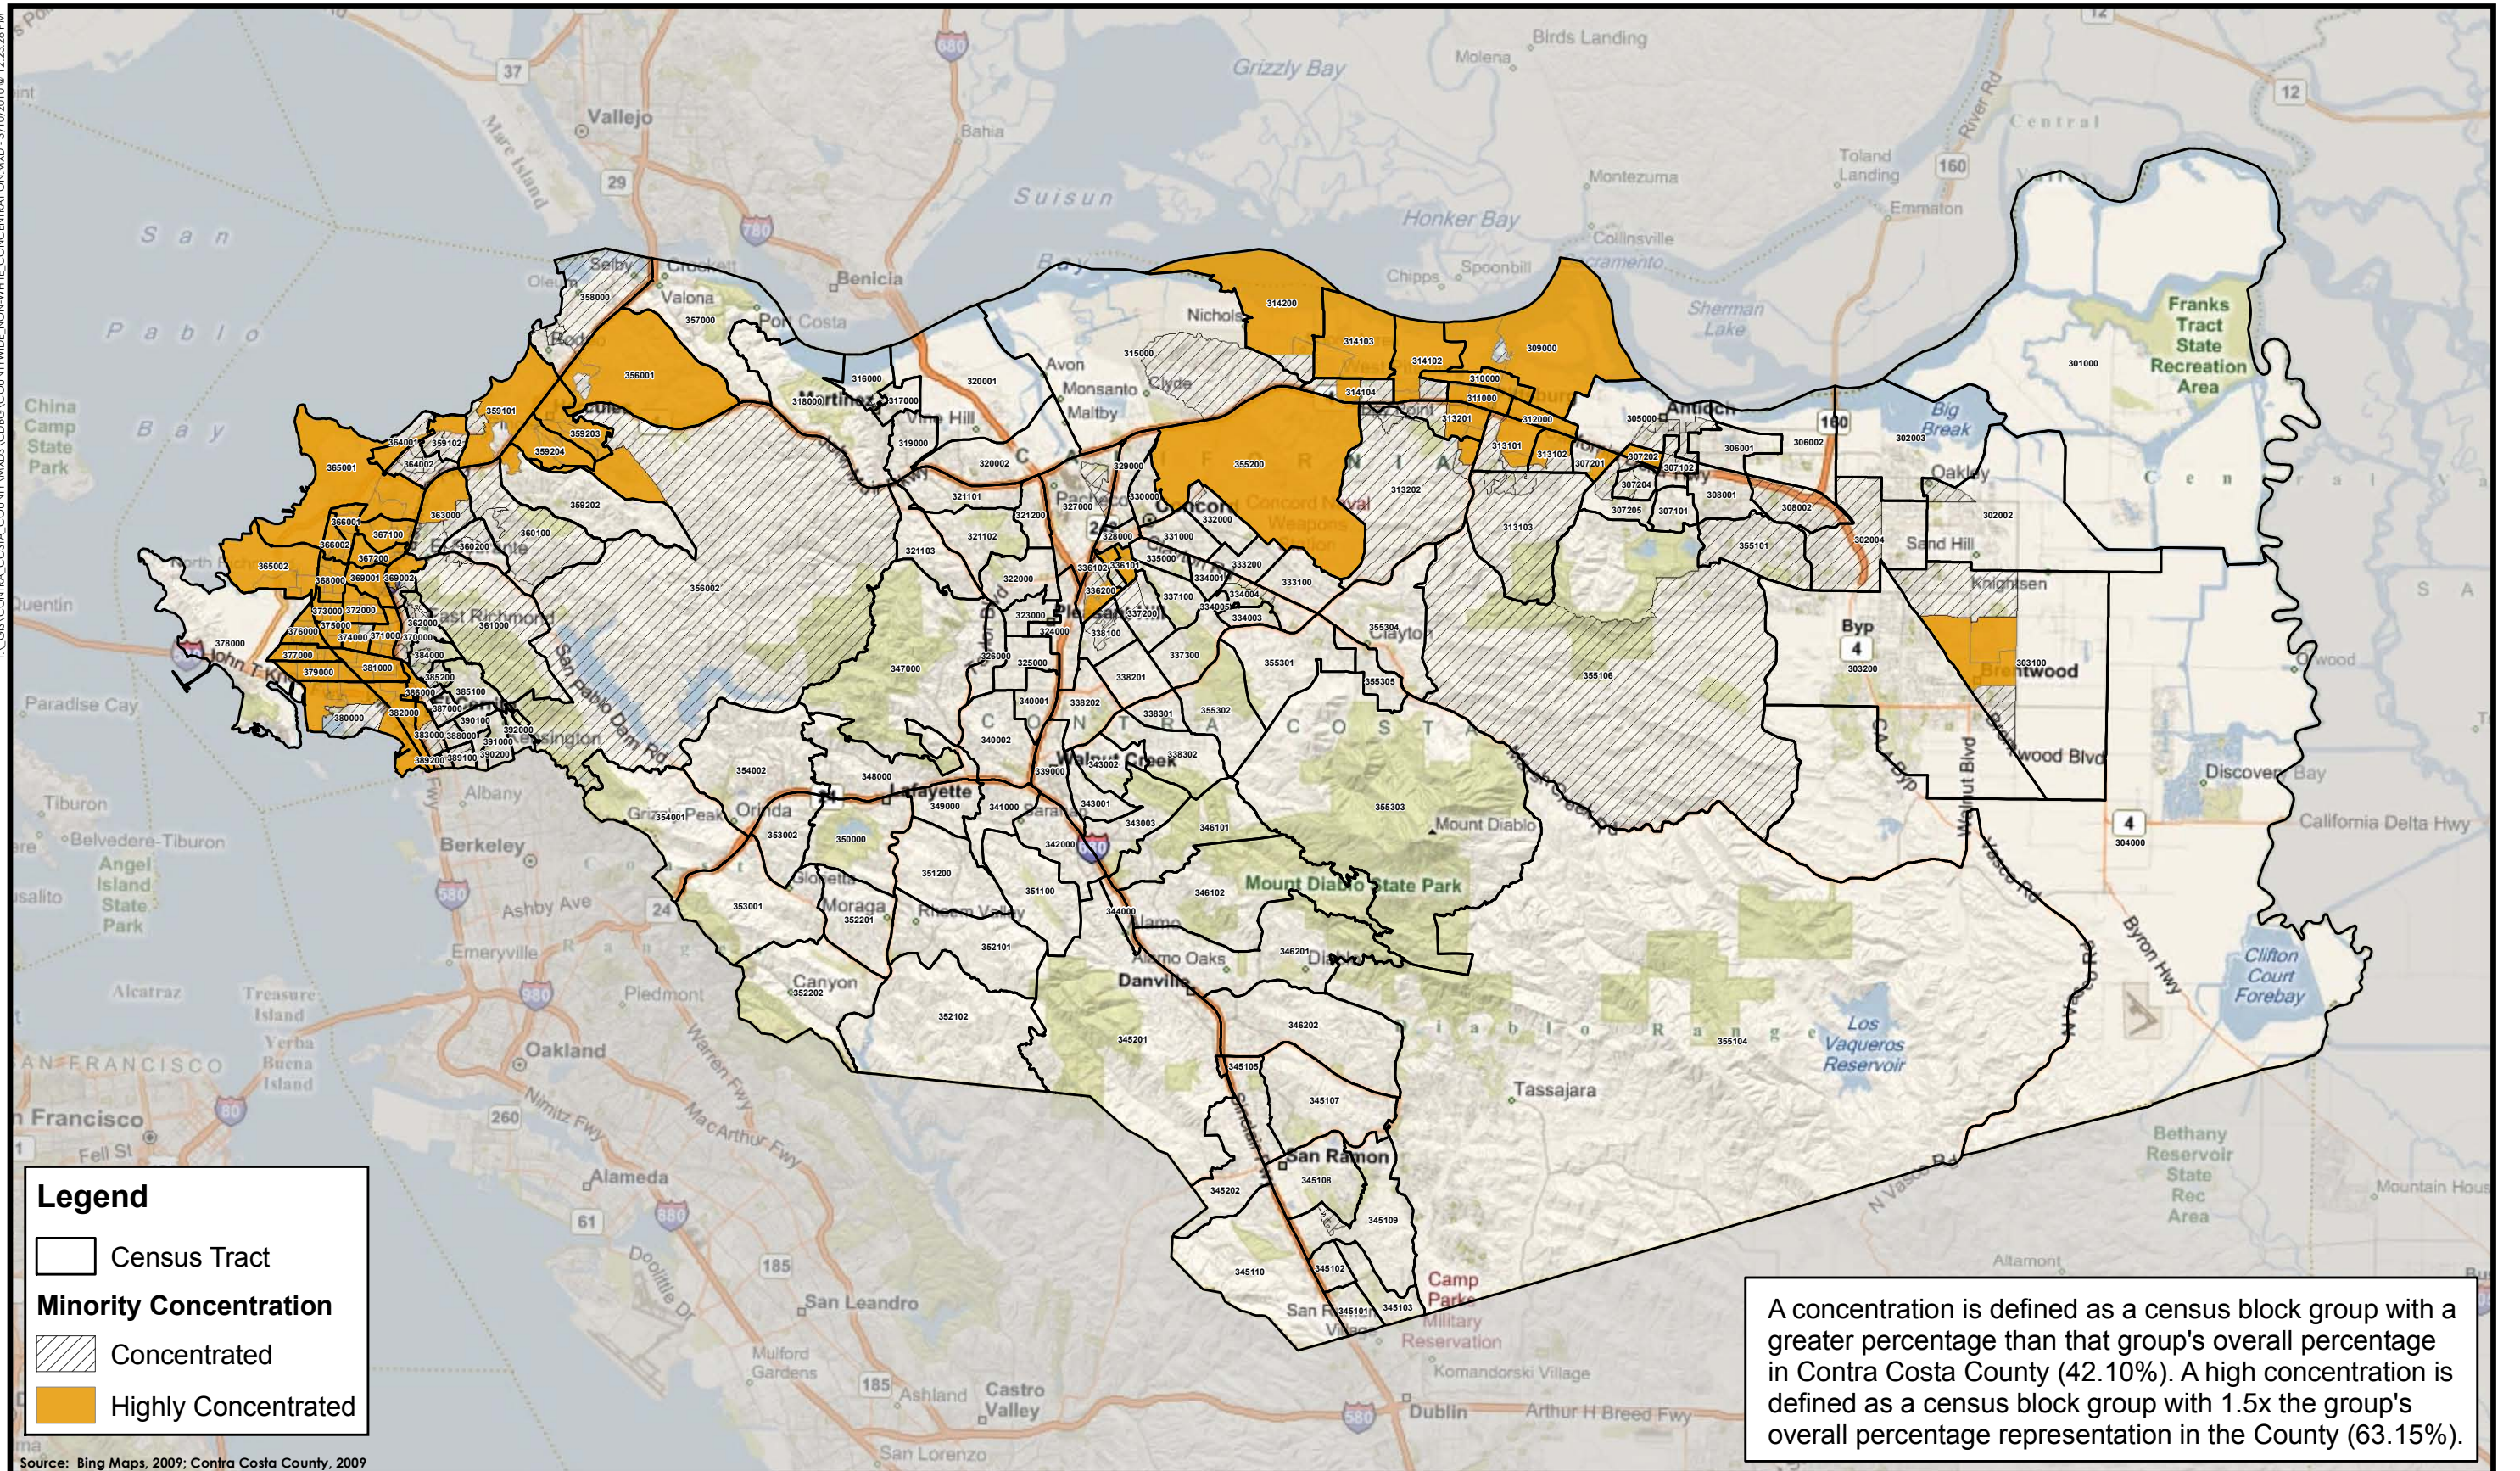

APPENDIX 1.
AREAS OF MINORITY CONCENTRATION
(MAPS)

Map 1
Minority Concentration - Contra Costa County

Map 2
Minority Concentration - Antioch

T:\GIS\CONTRA_COSTA_COUNTY\MXD\CONCORD_NON_WHITE_CONCENTRATION.MXD - 3/10/2010 @ 12:22:31 PM

Map 3
Minority Concentration - Concord

T:\GIS\CONTRA_COSTA_COUNTY\MXDS\CDBG\PITTSBURG_NON_WHITE_CONCENTRATION.MXD - 3/10/2010 @ 12:25:19 PM

Map 4
Minority Concentration - Pittsburgh

T:\GIS\CONTRA_COSTA_COUNTY\MXD\CDBG_RICHMOND_NONWHITE_CONCENTRATION.MXD - 3/10/2010 @ 12:26:32 PM

Map 5
Minority Concentration - Richmond